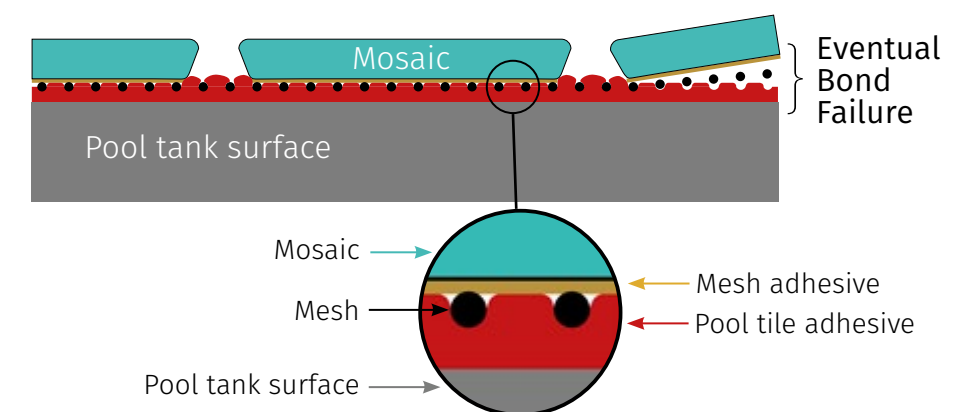

Waterline Ready. Beautiful and easy to clean, our mosaics are a practical option

25% Faster to Install. Easy to handle, manipulate and cut; our mosaic sheets cover fast due to a 495mm x 312mm oversized format.

Waterline Ready. Beautiful and easy to clean, our mosaics are a practical option

Stable in all conditions. Jointpoint® does not expand or contract like mesh or paper backed systems

different by design

Ultimate Pool Mosaics

With up to 95% of the mosaic sheet's 'grip surface' available, there's nothing to come between the tiles and the tile adhesive. Better contact and less complexity = greater adhesion.

Typical mesh-backed mosaics

Mesh and mesh-adhesives act as a barrier to proper bonding between the mosaics and the pool tank surface. Air pockets trapped around the mesh weaken grip and can allow water ingress.

◀ The page opposite shows Balinese (top), Greenery (bottom left), Teal (bottom right)