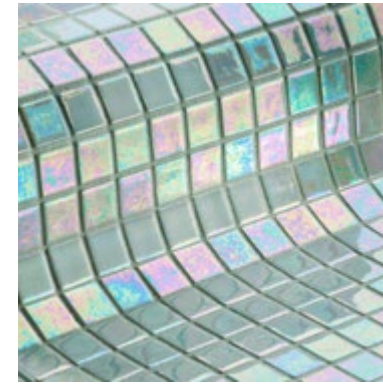

Green Pearl
SM-GNPLMOS

Jade
SM-JADEMOS

Sky
SM-SKYMIXMOS

Oasis
SM-OASMIXMOS

Zafiro
SM-ZAFRMOS

Ebano
SM-EBANMOS

◀ The page opposite shows Perla in various settings and from varying angles

Iris - Perla

Choose Iris for dazzling iridescence and stunning colours.

Slip Resistant 'Safe Step' options are available in the following colours:
Azur / Cobre / Cuarzo / Jade / Ocean / Perla / Zafiro

25mm mosaics in a 495mm x 312mm sheet