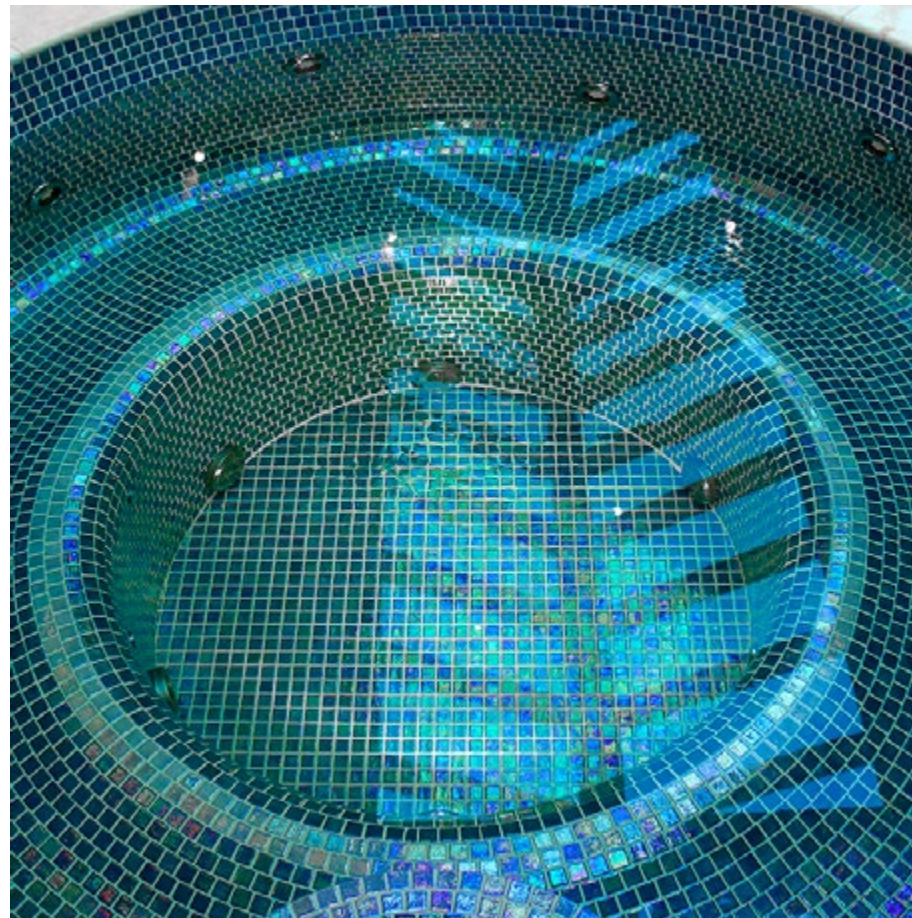

Sky
SM-SKYMIXMOS

Ocean
SM-OCENMOS

Oasis
SM-OASMIXMOS

Zafiro
SM-ZAFRMOS

◀ The page opposite shows Jade in various settings and from varying angles

Iris - Jade

Choose Iris for dazzling iridescence and stunning colours.

Slip Resistant 'Safe Step' options are available in the following colours:
Azur / Cobre / Cuarzo / Jade / Ocean / Perla / Zafiro

25mm mosaics in a 495mm x 312mm sheet

Jade
SM-JADEMOS

Other options in this finish: