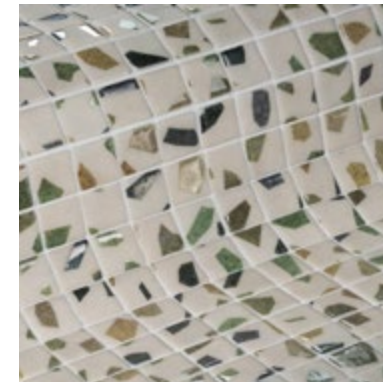

With up to 95% of the mosaic sheet's 'grip surface' available, there's nothing to come between the tiles and the tile adhesive. Better contact and less complexity = greater adhesion.

Typical mesh-backed mosaics

Mesh and mesh-adhesives act as a barrier to proper bonding between the mosaics and the pool tank surface. Air pockets trapped around the mesh weaken grip and can allow water ingress.

◀ The page opposite shows Balinese (top), Greenery (bottom left), Teal (bottom right)