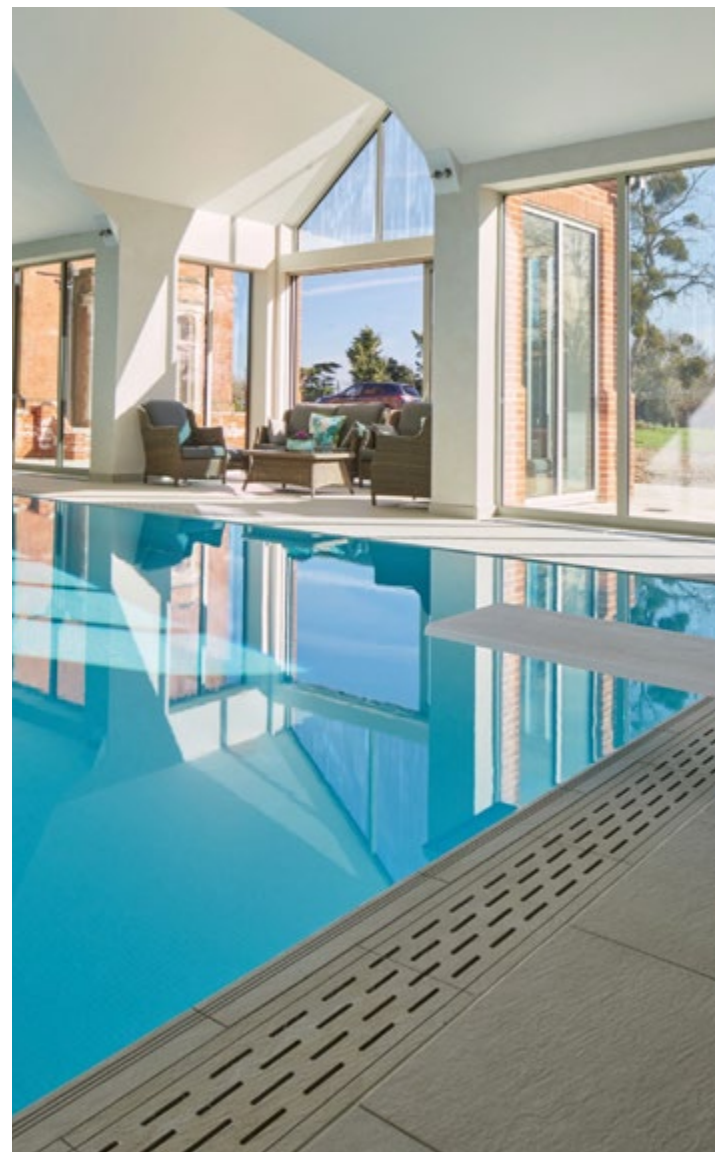

Other options in this finish: