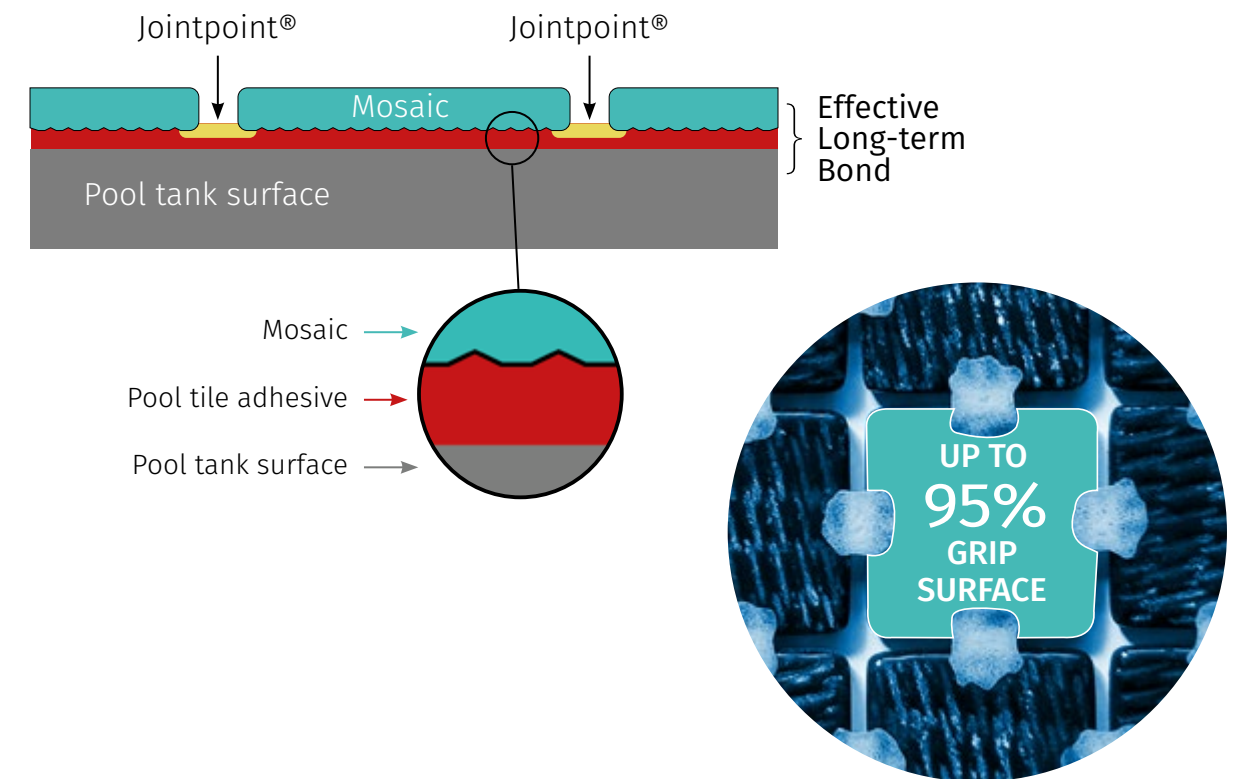

Waterline Ready. Beautiful and easy to clean, our mosaics are a practical option

25% Faster to Install. Easy to handle, manipulate and cut; our mosaic sheets cover fast due to a 495mm x 312mm oversized format.

Waterline Ready. Beautiful and easy to clean, our mosaics are a practical option

Stable in all conditions. Jointpoint® does not expand or contract like mesh or paper backed systems

different by design

Ultimate Pool Mosaics

With up to 95% of the mosaic sheet's 'grip surface' available, there's nothing to come between the tiles and the tile adhesive. Better contact and less complexity = greater adhesion.

Typical mesh-backed mosaics

Mesh and mesh-adhesives act as a barrier to proper bonding between the mosaics and the pool tank surface. Air pockets trapped around the mesh weaken grip and can allow water ingress.

◀ The page opposite shows Balinese (top), Greenery (bottom left), Teal (bottom right)