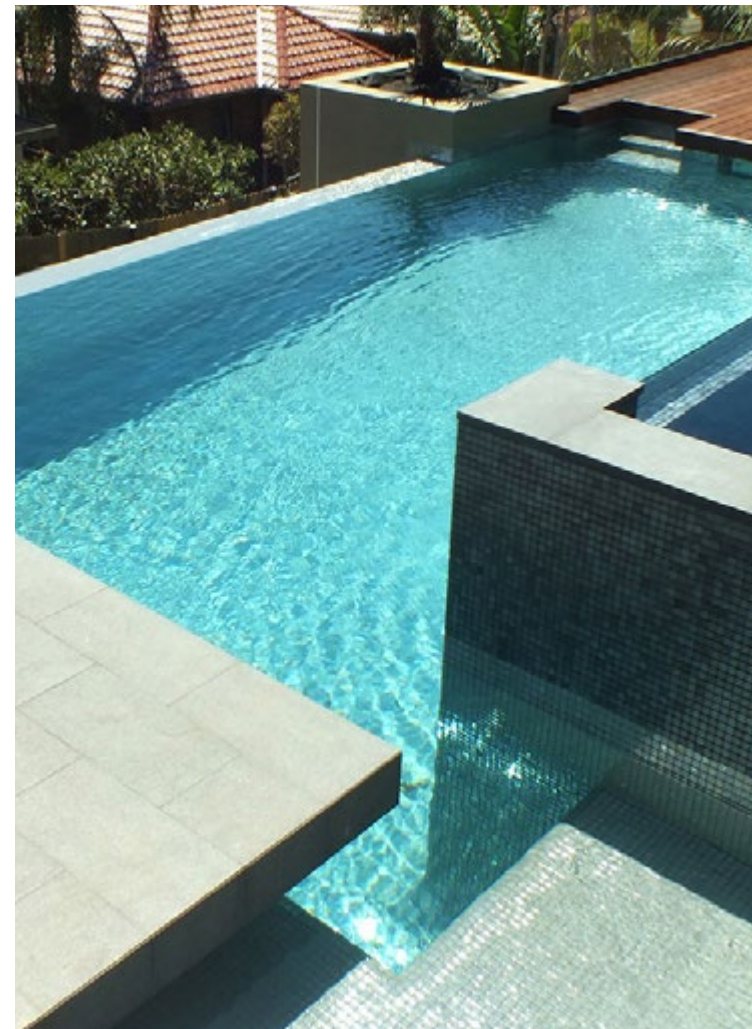

Jade
SM-JADEMOS

Sky
SM-SKYMIXMOS

Oasis
SM-OASMIXMOS

Zafiro
SM-ZAFRMOS

Ebano
SM-EBANMOS

◀ The page opposite shows Inox in various settings and from varying angles

Metal - Inox

This stunning glass mosaic offers a sophisticated metallic look that is both contemporary and timeless.