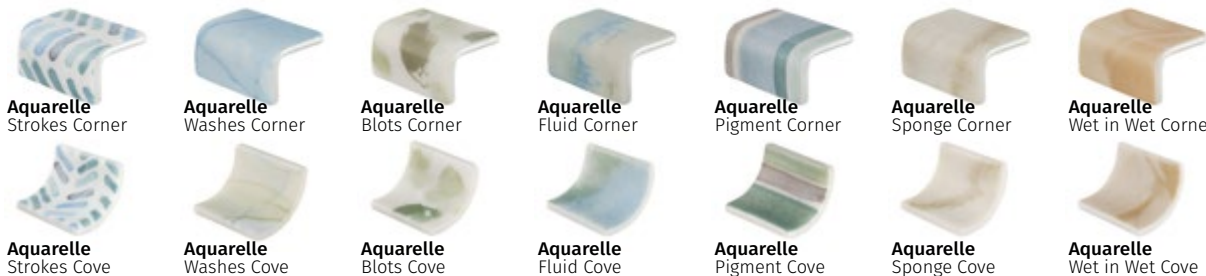

Variable
POA

Fosfo

Glow in the dark mosaics, charged with natural or artificial light. Available in random patterns or full-on light show effect.

25mm mosaics in a 495mm x 312mm sheet

AFTERDARK

IN DAYLIGHT

Fosfo Grey-Iris
SM-FOGIMOS

Fosfo
SM-FOFOMOS

Corner + Cove available, see page 46

Fosfo Beige-Iris
SM-FOBIMOS

Fosfo Blue-Iris
SM-FOBLMOS

Corners & Coves

Featuring the same 'Safestep' slip-resistant finish as their matching mosaics, our range of Corners and Coves delivers a seamless finish for your pool.

Corners provide safe, smooth, foot-friendly edges and Coves create elegant, hygienic, internal corners. You can also use a contrasting tone to mark step edges for safety and for adding a design flourish.

NEW

• Designworks Tiles strongly recommend the use of a premium installation system •

Featuring the same 'Safestep' slip-resistant finish as their matching mosaics, our range of Corners and Coves delivers a seamless finish for your pool.