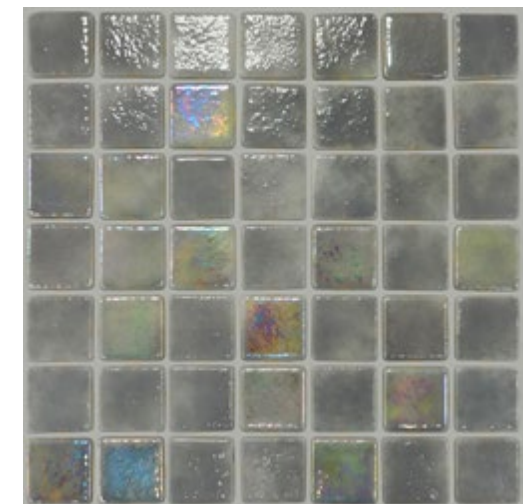

Images enlarged to show details, actual size: 25mm mosaics in a 495mm x 312mm sheet

White
IM-0027581

Dark Blue
IM-0025651

Light Blue
IM-0025628

Green
IM-0026784

Grey
IM-0025930

◀ The page opposite shows Washes (top), Strokes (bottom left), Pigment (bottom right)