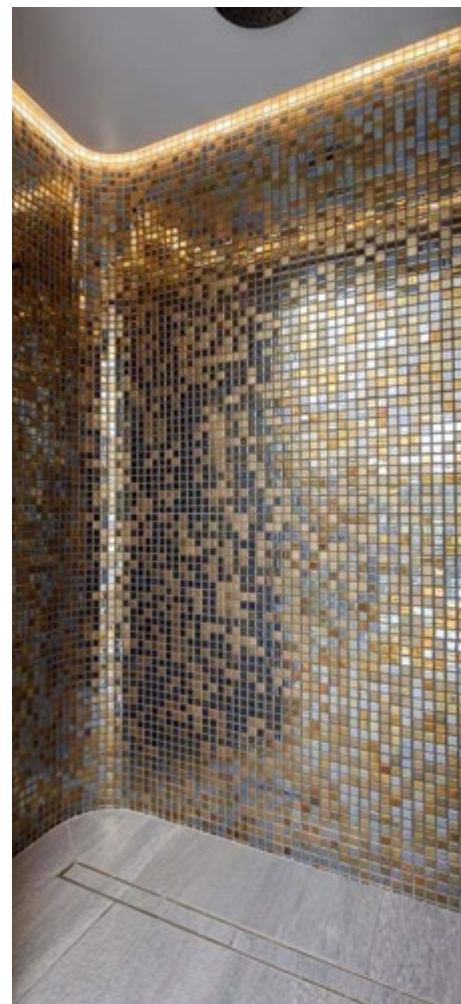

The Zen range includes 12 slip-resistant **SR** colours

25mm mosaics in a 495mm x 312mm sheet

Corners and Coves
are available in selected colours.
See page 50 for details

Other options in this finish:

 Carrara SM-CARRMOS	 Ash SM-ASHMOS	 Pale Cherry SM-PLCHMOS	 Oak SM-OAKMOS	 Dolerite SM-DOLEMOS Safe Step also available	 Riverstone SM-RVSTMOS
 Creamstone SM-CREMMOS	 Sarsen SM-SARSMOS	 Bluestone SM-BLSTMOS	 Travertino SM-TRAVMOS	 Makauba SM-MAKAMOS	 Palisandro SM-PALIMOS
 Fior Di Bosco SM-FIORMOS	 Sandstone SM-SNSTMOS	 Phyllite SM-PHYLMOS Safe Step also available	 Bali Stone SM-BASTMOS Safe Step also available	 Black Marble SM-BLKMMOS	 Rustic SM-RUSTMOS