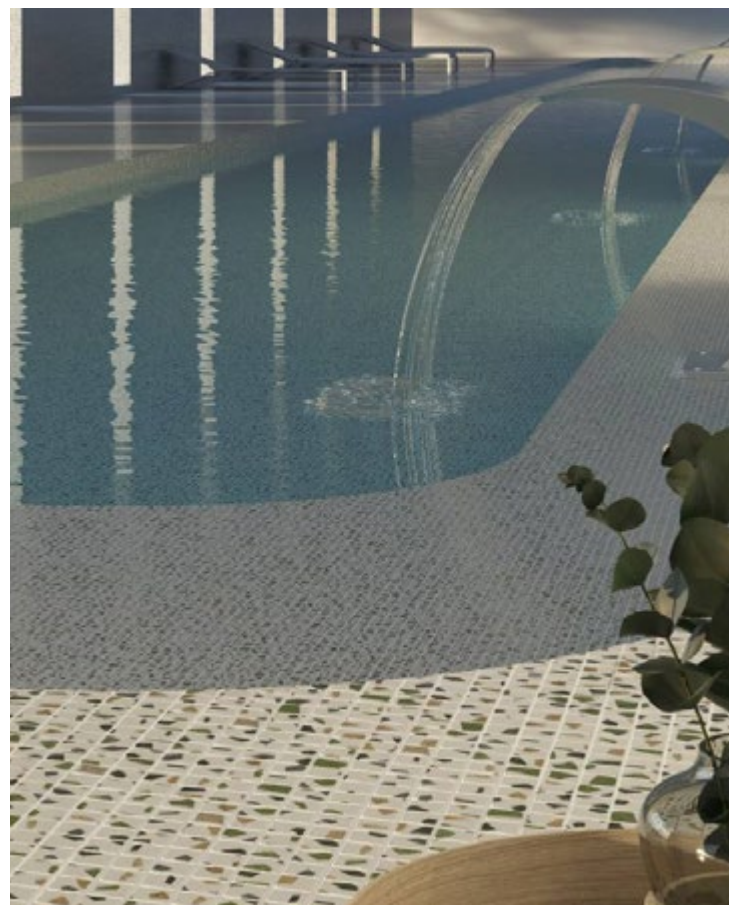

◀ The page opposite shows Balinese (top), Greenery (bottom left), Teal (bottom right)

Terrazzo - Greenery

Introducing our stunning Terrazzo Pool Mosaic collection. Available in 25mm and 50mm sizes, these 8 unique designs bring elegance and durability to any swimming pool. Transform your pool and spa area with the timeless beauty and vibrant patterns of our terrazzo-style mosaics. Dive into luxury today!

All Aquarelle colours are slip resistant **SR**
25mm mosaics in a 495mm x 312mm sheet
Also available as a 50mm mosaic

Corners and Coves
are available in selected colours.
See page 50 for details

Other options in this finish: