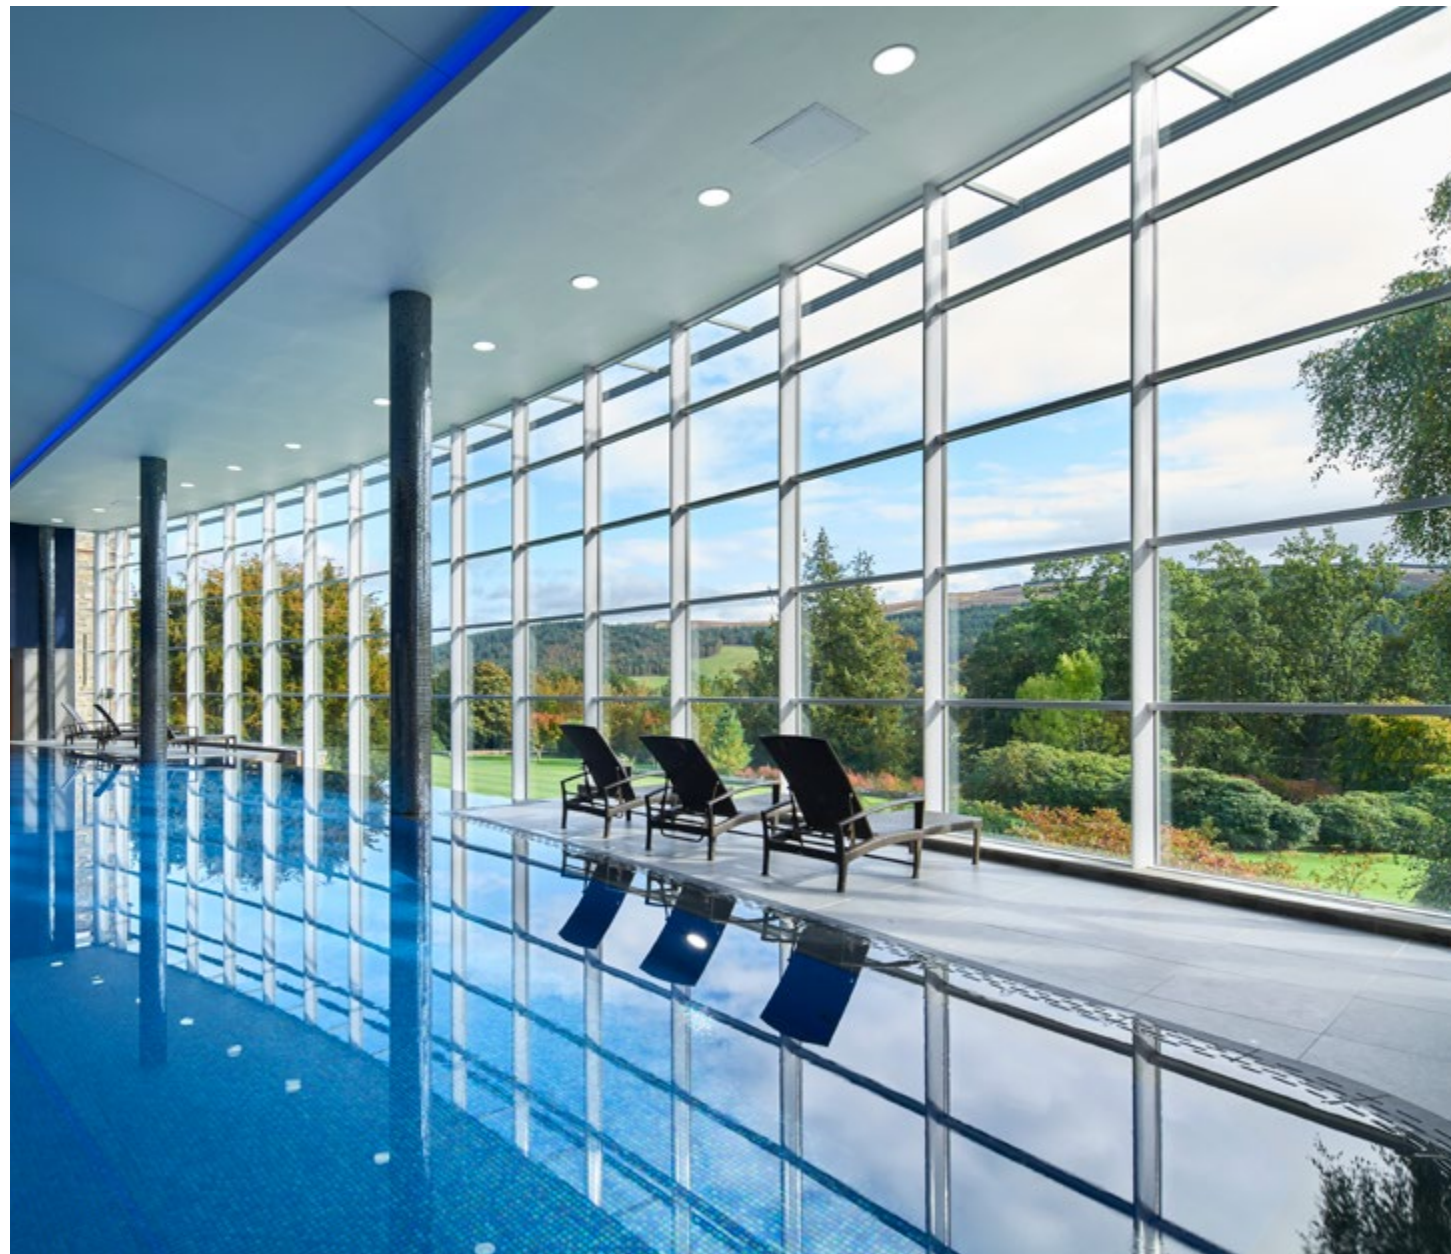

Other options in this finish: