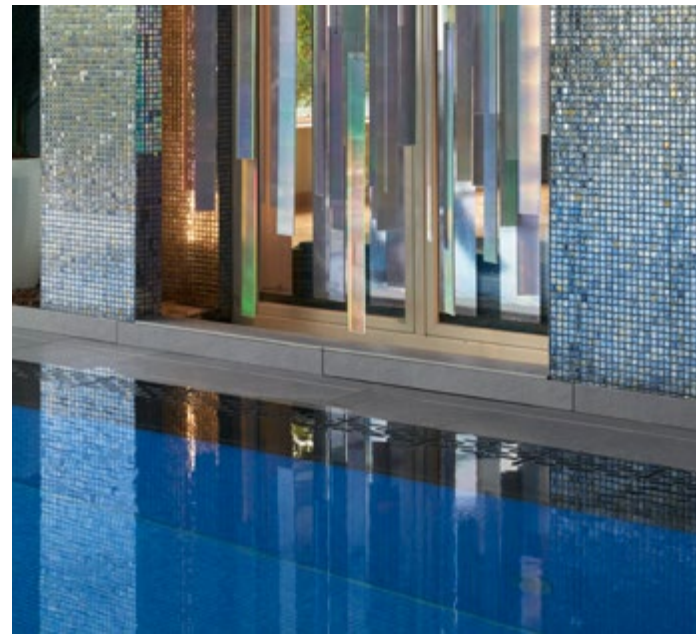

Oasis
SM-OASMIXMOS

Zafiro
SM-ZAFRMOS

Ebano
SM-EBANMOS

◀ The page opposite shows Ocean in various settings and from varying angles

Iris - Ocean

Choose Iris for dazzling iridescence and stunning colours.

Slip Resistant 'Safe Step' options are available in the following colours:
Azur / Cobre / Cuarzo / Jade / Ocean / Perla / Zafiro