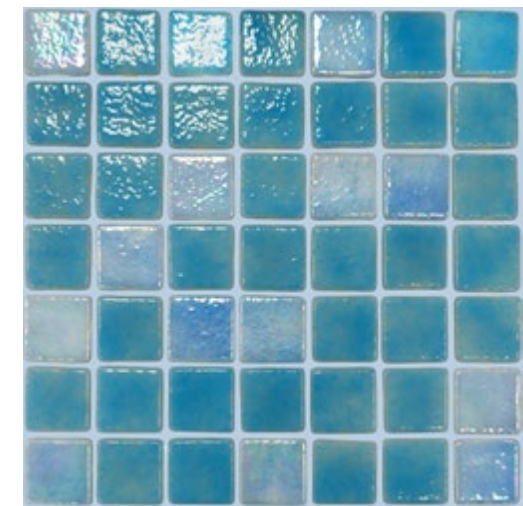

White
IM-0027581