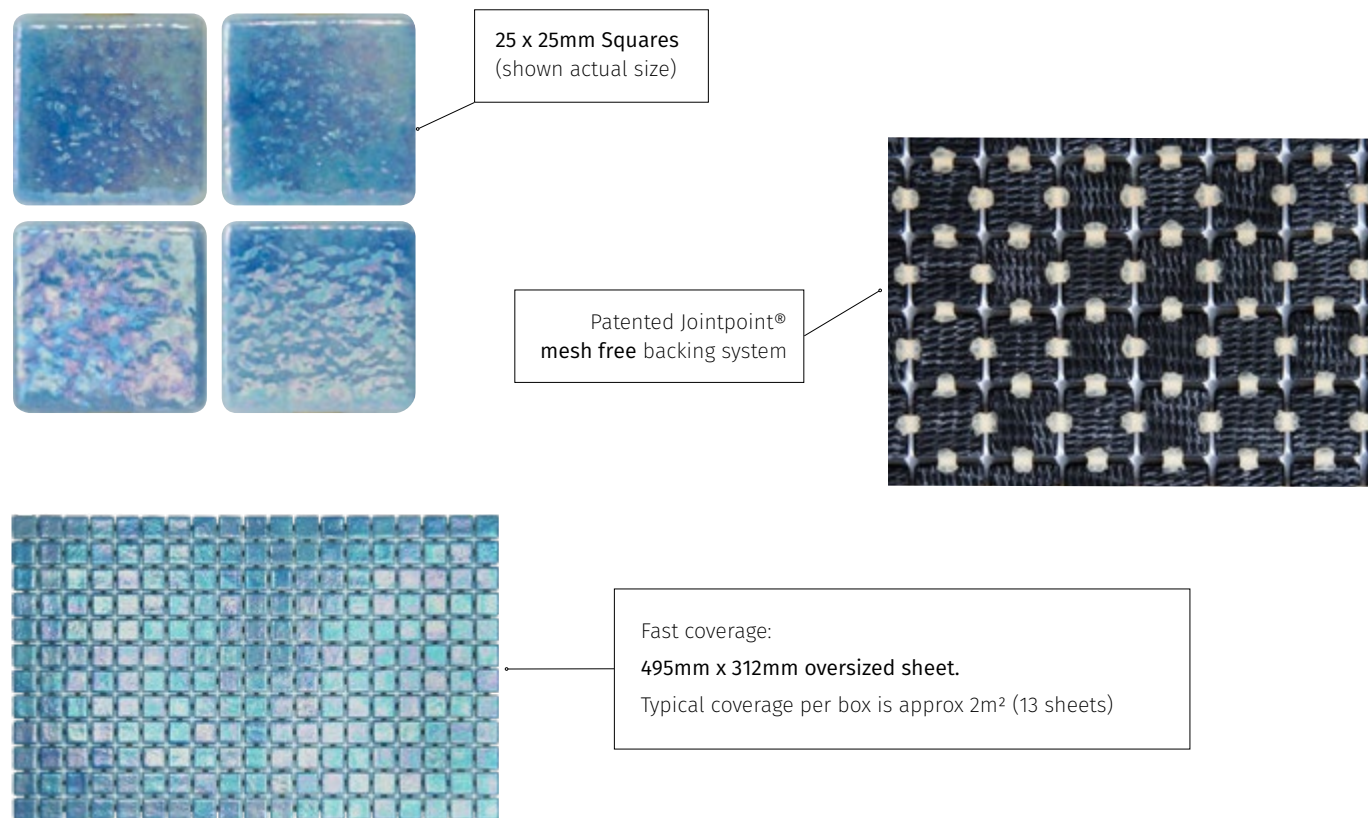

Why choose mosaics from Designworks Tiles?

Jointpoint® mosaics are exclusive to us and provide the following advantages;

No mesh to fail. The patented 'no mesh backing' Jointpoint® system offers up to 95% of the surface area available for adhesive application – resulting in a stronger bond and superior grip

TCNA ANSI A137.2-2012 approved. Thermal Shock Resistance of Glass Tile

European Quality. Designed and manufactured in Europe to the highest standards

Personalised Print. Bespoke digital printing is available for unique creations

100% Recycled Glass. 'ISO 14021 Product Environmental Certified' recycled glass. We just add the colours and the jointing system

Foot Friendly. With a gentle pillowed edge and our non-abrasive Safe Step® slip resistant options available, comfort is key! The soft edges also allow the mosaic sheets to easily follow curves

Perfectly Co-ordinated. We offer matching internal and external pieces for corners and step edges

Waterline Ready. Beautiful and easy to clean, our mosaics are a practical option

25% Faster to Install. Easy to handle, manipulate and cut; our mosaic sheets cover fast due to a 495mm x 312mm oversized format.

Waterline Ready. Beautiful and easy to clean, our mosaics are a practical option

Stable in all conditions. Jointpoint® does not expand or contract like mesh or paper backed systems