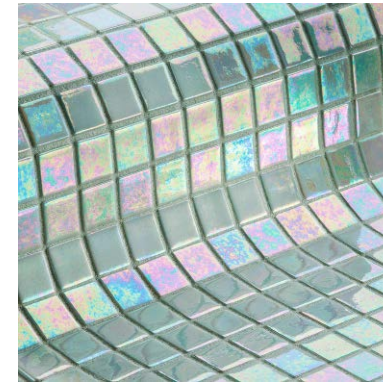

Oasis
SM-OASMIXMOS

Zafiro
SM-ZAFRMOS

Ebano
SM-EBANMOS

◀ The page opposite shows Perla in various settings and from varying angles

Iris - Perla

Choose Iris for dazzling iridescence and stunning colours.

Slip Resistant 'Safe Step' options are available in the following colours:
Azur / Cobre / Cuarzo / Jade / Ocean / Perla / Zafiro