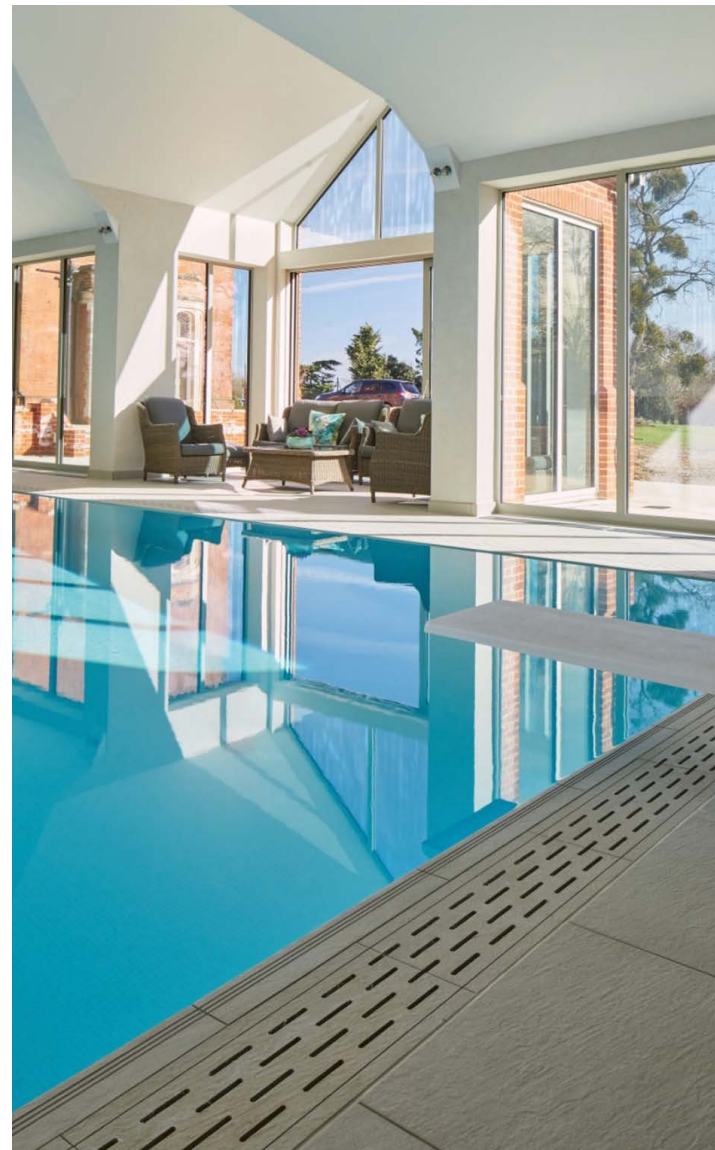

Other options in this finish: