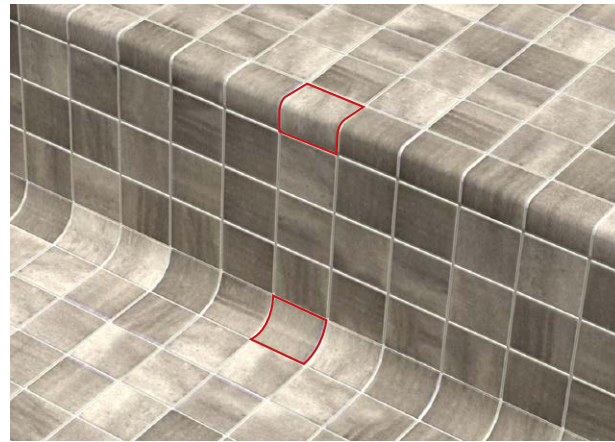

Fosfo Grey-Iris
SM-FOGIMOS

Fosfo
SM-FOFOMOS

Corner + Cove available, see page 46

Fosfo Beige-Iris
SM-FOBIMOS

Fosfo Blue-Iris
SM-FOBLMOS

Corners & Coves

Featuring the same 'Safestep' slip-resistant finish as their matching mosaics, our range of Corners and Coves delivers a seamless finish for your pool.

Corners provide safe, smooth, foot-friendly edges and Coves create elegant, hygienic, internal corners. You can also use a contrasting tone to mark step edges for safety and for adding a design flourish.

• Designworks Tiles strongly recommend the use of a premium installation system •

Featuring the same 'Safestep' slip-resistant finish as their matching mosaics, our range of Corners and Coves delivers a seamless finish for your pool.