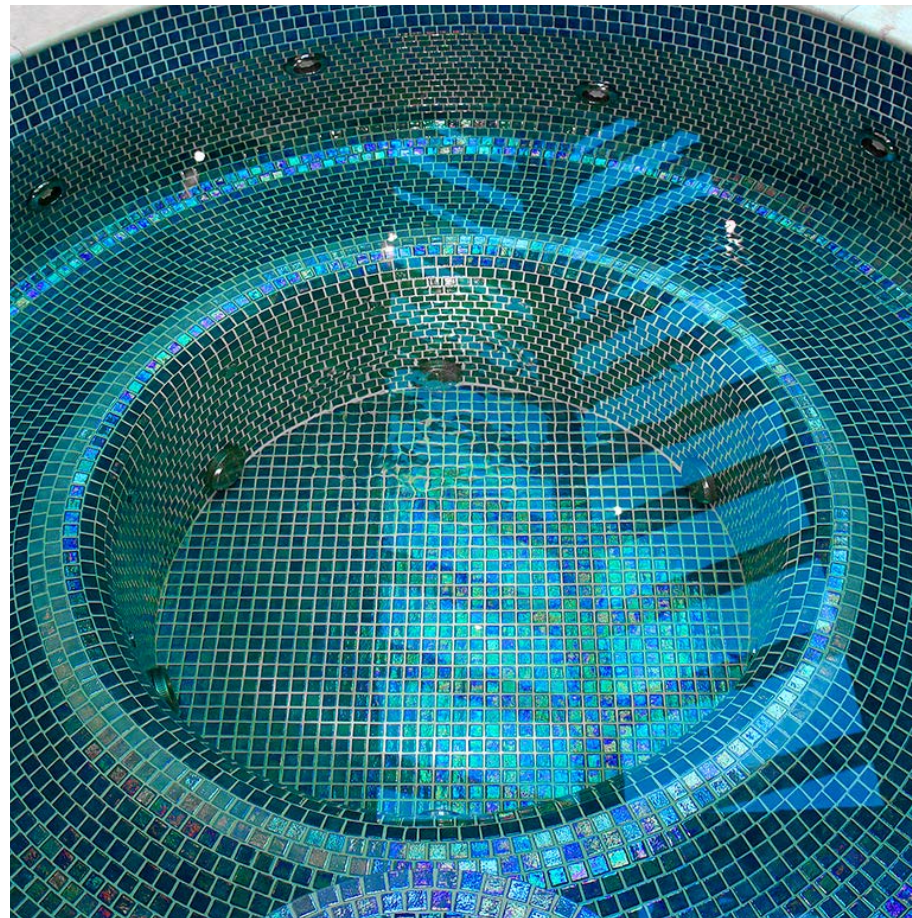

Jade
SM-JADEMOS

Sky
SM-SKYMIXMOS

Ocean
SM-OCENMOS

Oasis
SM-OASMIXMOS

Zafiro
SM-ZAFRMOS

◀ The page opposite shows Jade in various settings and from varying angles

Jade
SM-JADEMOS

Iris - Jade

Choose Iris for dazzling iridescence and stunning colours.

Slip Resistant 'Safe Step' options are available in the following colours:
Azur / Cobre / Cuarzo / Jade / Ocean / Perla / Zafiro

25mm mosaics in a 495mm x 312mm sheet