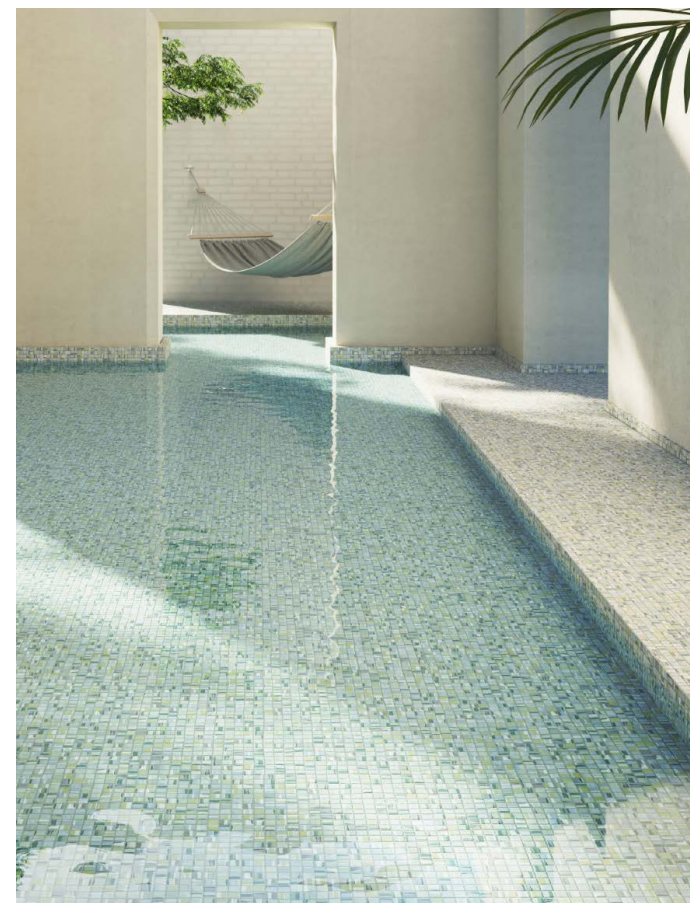

Other options in this finish:

SR

SR

SR

SR

SR

SR

SR

SR

SR

SR

SR