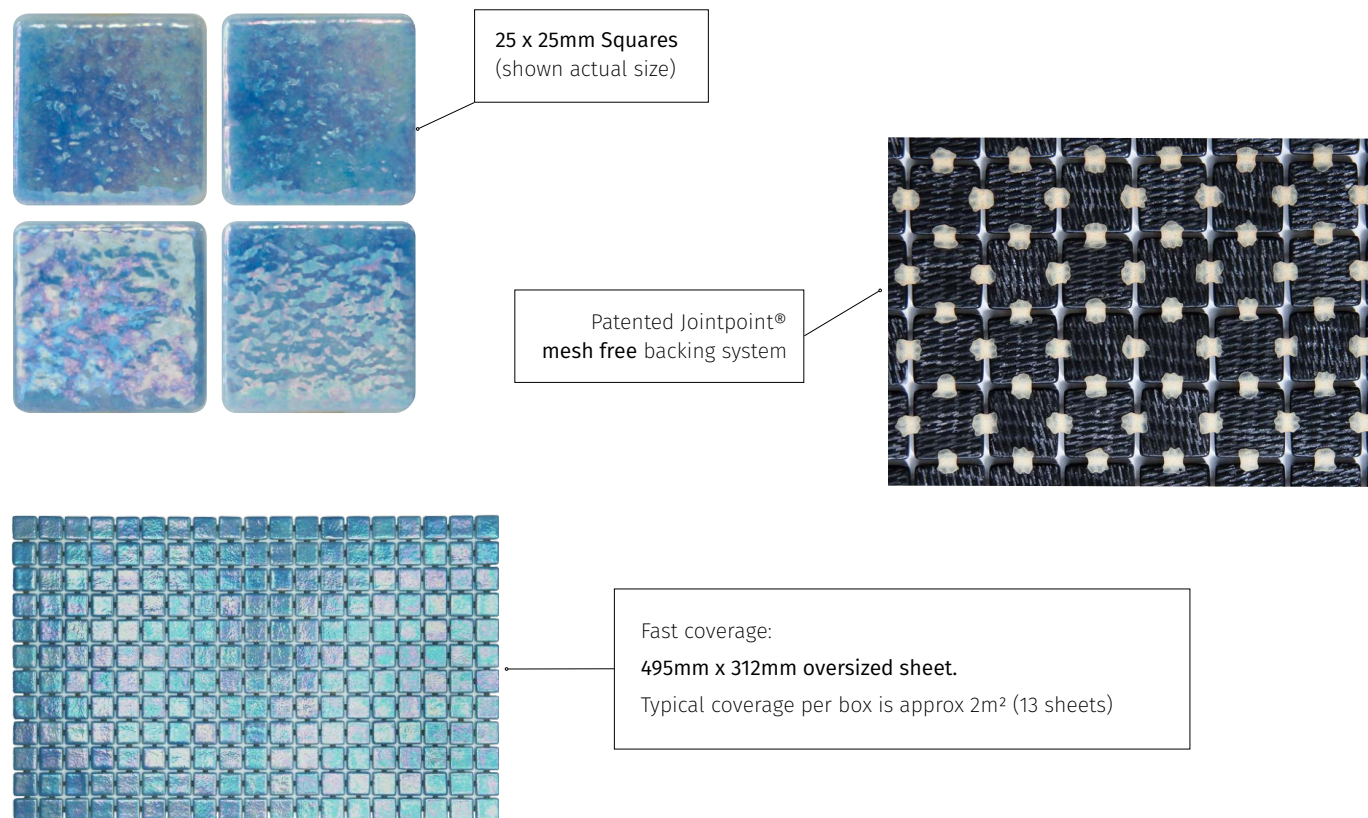

Why choose mosaics from Designworks Tiles?

Jointpoint® mosaics are exclusive to us and provide the following advantages;

No mesh to fail. The patented 'no mesh backing' Jointpoint® system offers up to 95% of the surface area available for adhesive application – resulting in a stronger bond and superior grip

TCNA ANSI A137.2-2012 approved. Thermal Shock Resistance of Glass Tile

European Quality. Designed and manufactured in Europe to the highest standards

Personalised Print. Bespoke digital printing is available for unique creations

100% Recycled Glass. 'ISO 14021 Product Environmental Certified' recycled glass. We just add the colours and the jointing system

Foot Friendly. With a gentle pillowed edge and our non-abrasive Safe Step® slip resistant options available, comfort is key! The soft edges also allow the mosaic sheets to easily follow curves

Perfectly Co-ordinated. We offer matching internal and external pieces for corners and step edges

Waterline Ready. Beautiful and easy to clean, our mosaics are a practical option

25% Faster to Install. Easy to handle, manipulate and cut; our mosaic sheets cover fast due to a 495mm x 312mm oversized format.

Waterline Ready. Beautiful and easy to clean, our mosaics are a practical option

Stable in all conditions. Jointpoint® does not expand or contract like mesh or paper backed systems