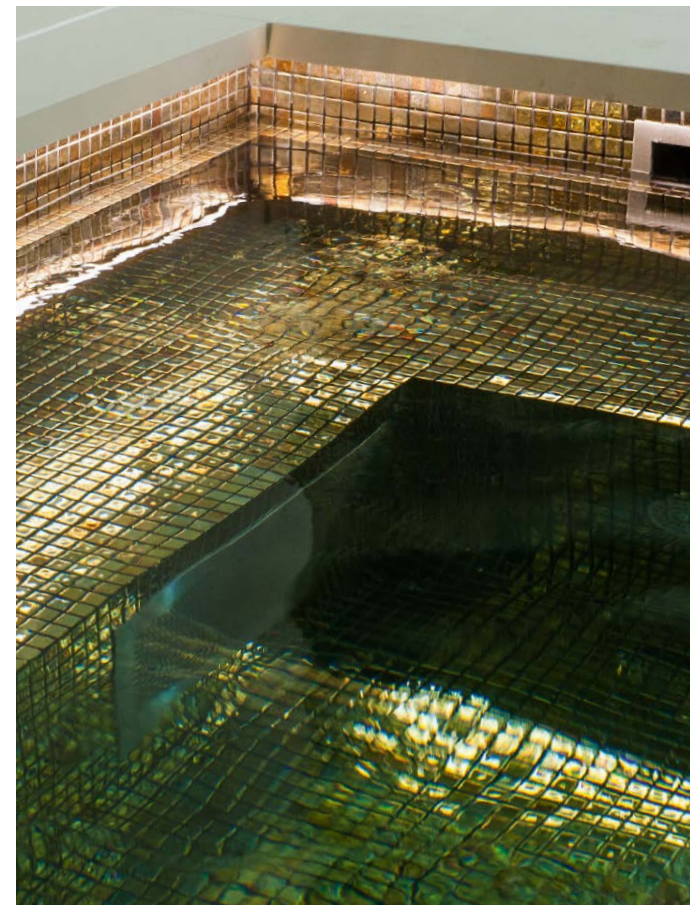

◀ The page opposite shows Oxido in various settings and from varying angles