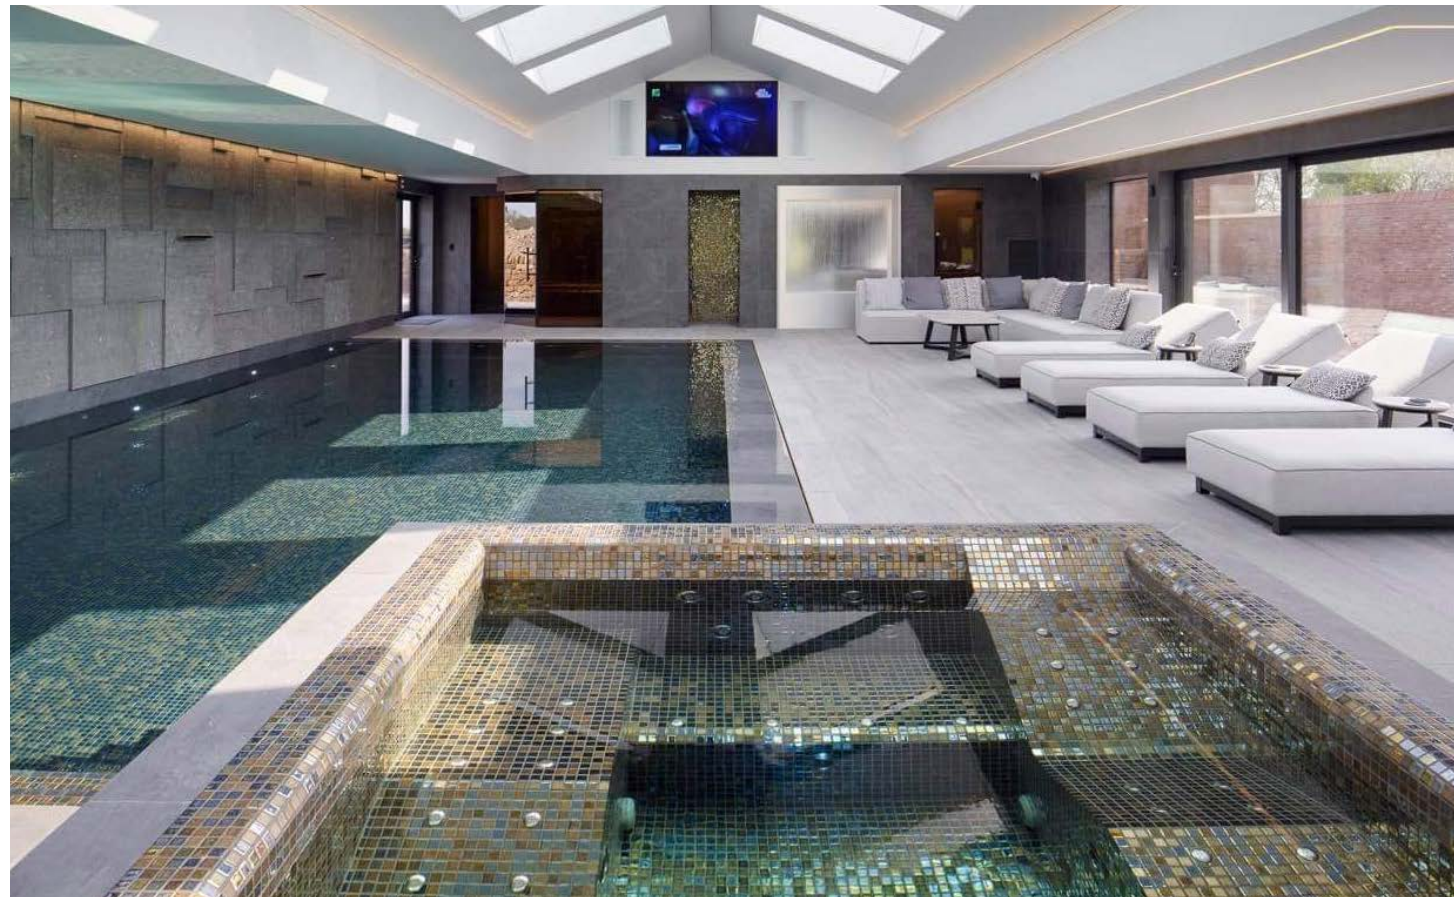

The Zen range includes 12 slip-resistant **SR** colours

25mm mosaics in a 495mm x 312mm sheet

Corners and Coves
are available in selected colours.
See page 50 for details

Other options in this finish:

 Carrara SM-CARRMOS	 Ash SM-ZASHMOS	 Pale Cherry SM-PLCHMOS	 Oak SM-ZOAKMOS	 Dolerite SM-DOLEMOS	 Riverstone SM-RVSTMOS
 Creamstone SM-CREMMOS	 Sarsen SM-SARSMOS	 Bluestone SM-BLSTMOS	 Travertino SM-TRAVMOS	 Makauba SM-MAKAMOS	 Palisandro SM-PALIMOS
 Fior Di Bosco SM-FIORMOS	 Sandstone SM-SNSTMOS	 Phyllite SM-PHYLMOS	 Bali Stone SM-BASTMOS	 Black Marble SM-BLKMMOS	 Rustic SM-RUSTMOS