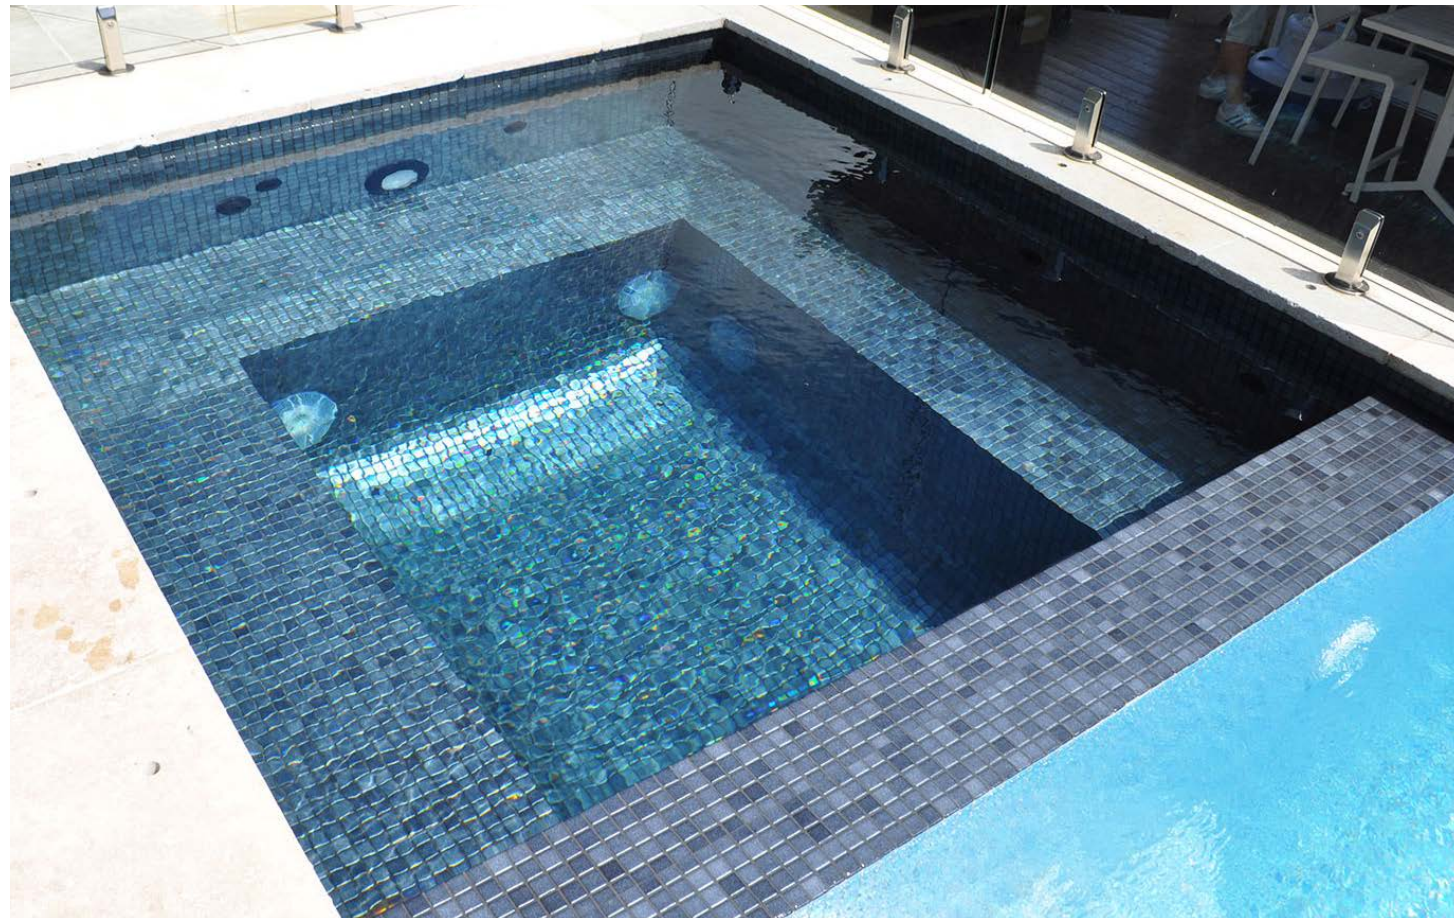

◀ The page opposite shows Capricorn (top) and Sagittarius (bottom)