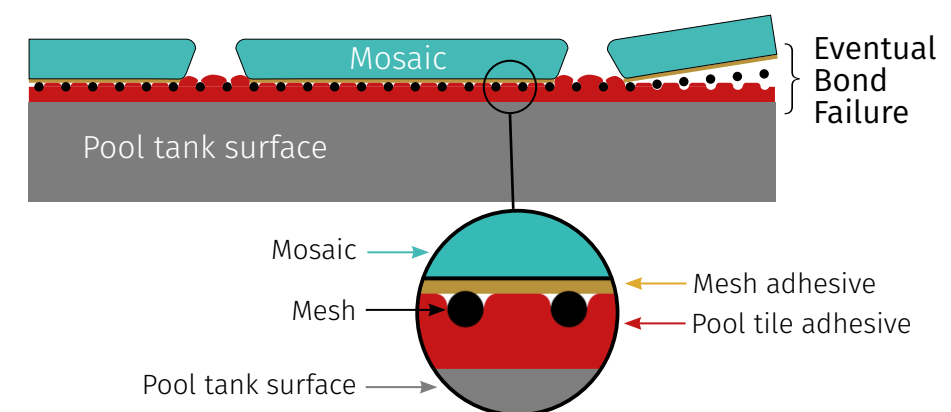

Waterline Ready. Beautiful and easy to clean, our mosaics are a practical option

25% Faster to Install. Easy to handle, manipulate and cut; our mosaic sheets cover fast due to a 495mm x 312mm oversized format.

Waterline Ready. Beautiful and easy to clean, our mosaics are a practical option

Stable in all conditions. Jointpoint® does not expand or contract like mesh or paper backed systems

different by design

Ultimate Pool Mosaics

With up to 95% of the mosaic sheet's 'grip surface' available, there's nothing to come between the tiles and the tile adhesive. Better contact and less complexity = greater adhesion.

Typical mesh-backed mosaics

Mesh and mesh-adhesives act as a barrier to proper bonding between the mosaics and the pool tank surface. Air pockets trapped around the mesh weaken grip and can allow water ingress.

◀ The page opposite shows 2505 in various settings and from varying angles