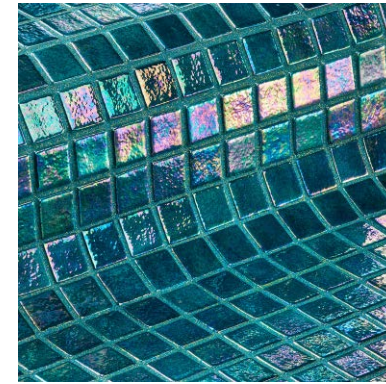

Jade
SM-JADEMOS

Sky
SM-SKYMIXMOS

Ocean
SM-OCENMOS

Oasis
SM-OASMIXMOS

Zafiro
SM-ZAFRMOS

◀ The page opposite shows Jade in various settings and from varying angles

Jade
SM-JADEMOS

Iris - Jade

Choose Iris for dazzling iridescence and stunning colours.

Slip Resistant 'Safe Step' options are available in the following colours:
Azur / Cobre / Cuarzo / Jade / Ocean / Perla / Zafiro

25mm mosaics in a 495mm x 312mm sheet