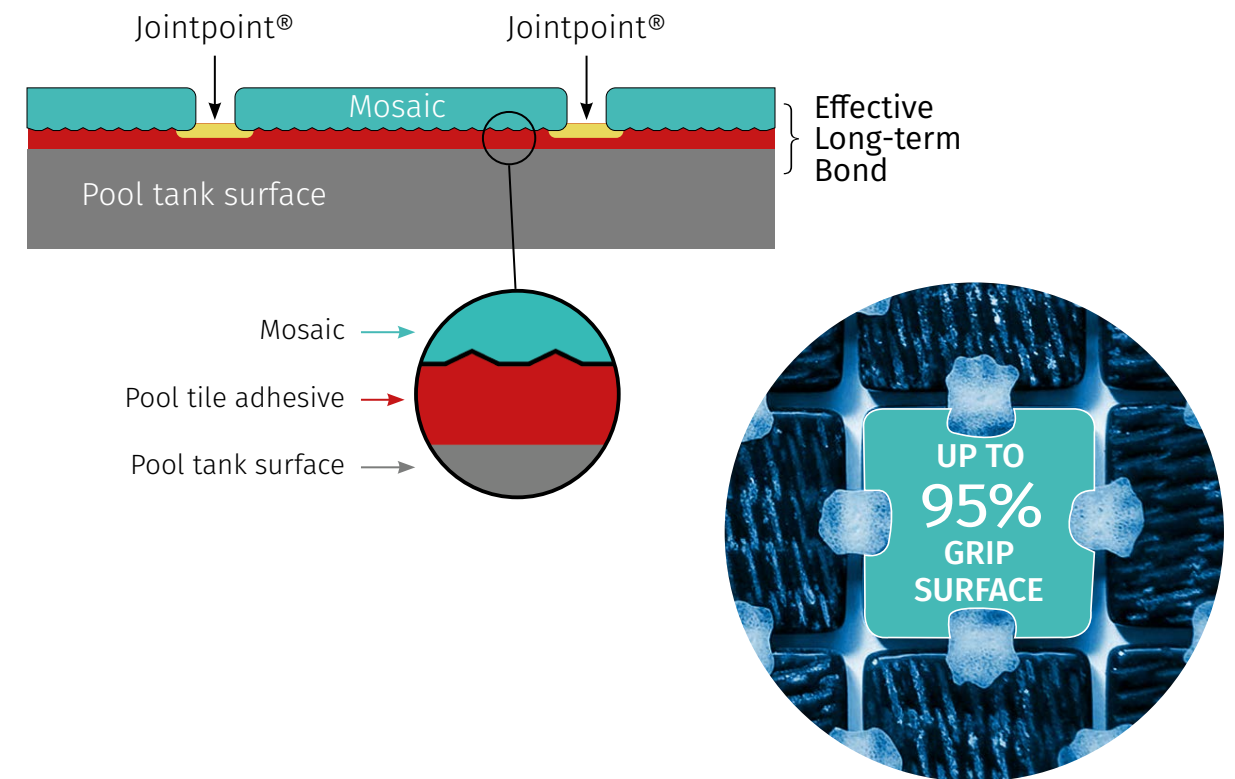

Waterline Ready. Beautiful and easy to clean, our mosaics are a practical option

25% Faster to Install. Easy to handle, manipulate and cut; our mosaic sheets cover fast due to a 495mm x 312mm oversized format.

Waterline Ready. Beautiful and easy to clean, our mosaics are a practical option

Stable in all conditions. Jointpoint® does not expand or contract like mesh or paper backed systems

different by design

Ultimate Pool Mosaics

With up to 95% of the mosaic sheet's 'grip surface' available, there's nothing to come between the tiles and the tile adhesive. Better contact and less complexity = greater adhesion.

Typical mesh-backed mosaics

Mesh and mesh-adhesives act as a barrier to proper bonding between the mosaics and the pool tank surface. Air pockets trapped around the mesh weaken grip and can allow water ingress.

◀ The page opposite shows 2505 in various settings and from varying angles