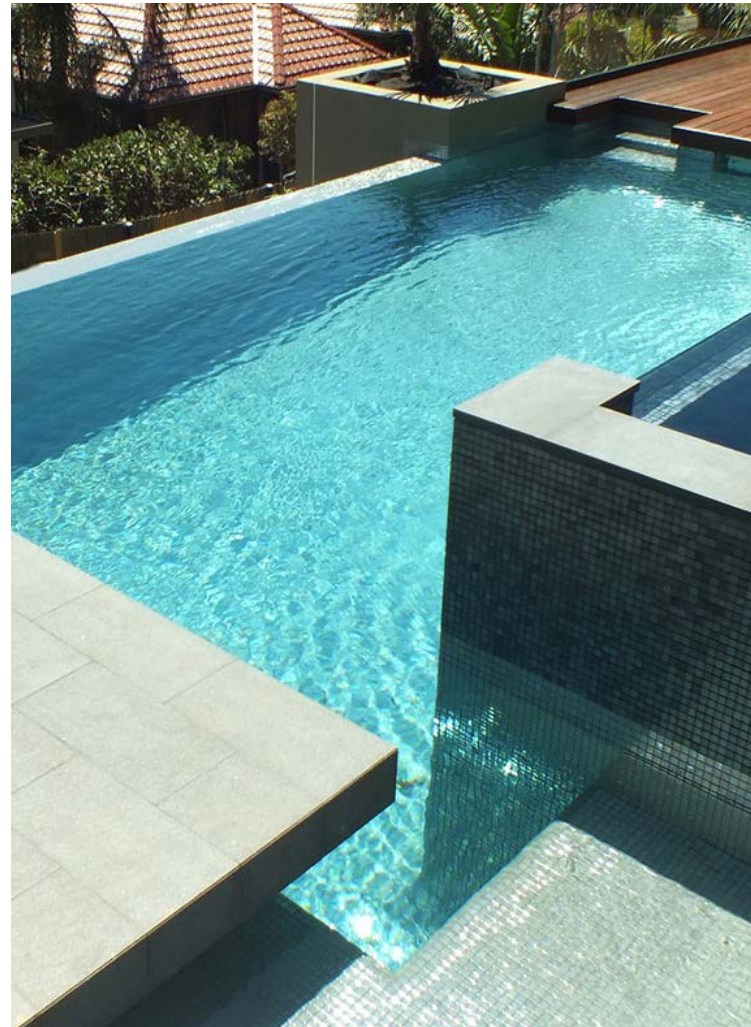

◀ The page opposite shows Inox in various settings and from varying angles