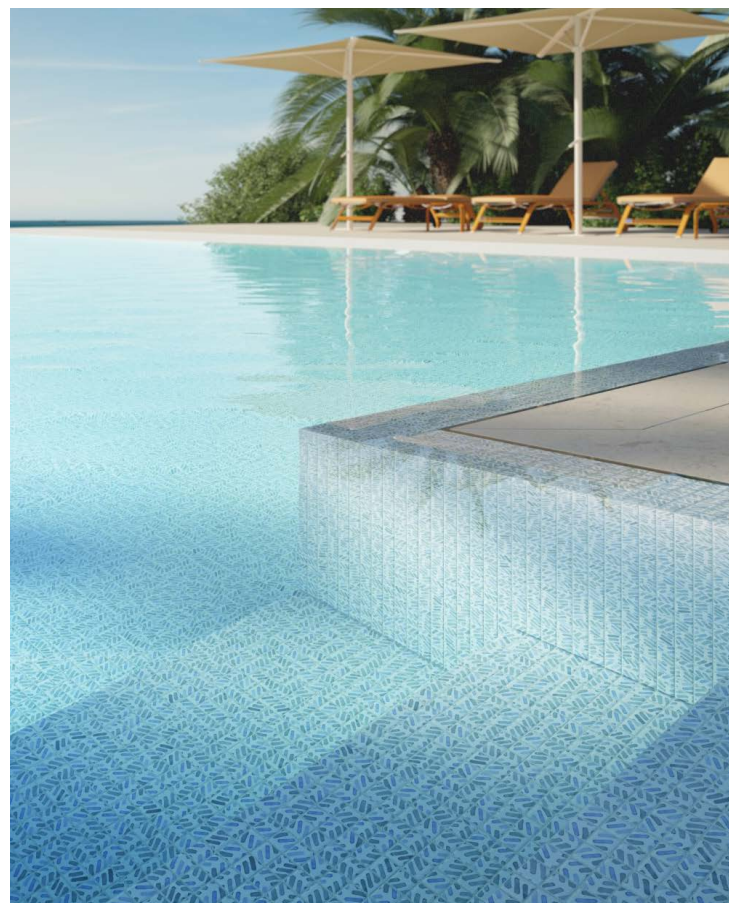

Other options in this finish:

SR

SR

SR

SR

SR

SR

SR

SR

SR

SR

SR