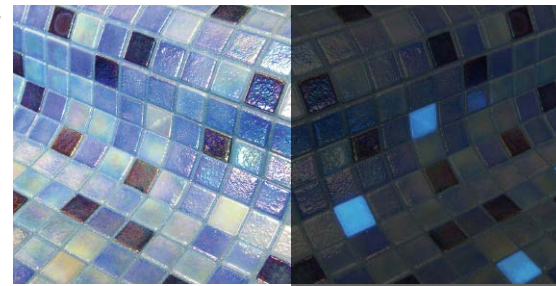

Delphinus
SM-DELMOS