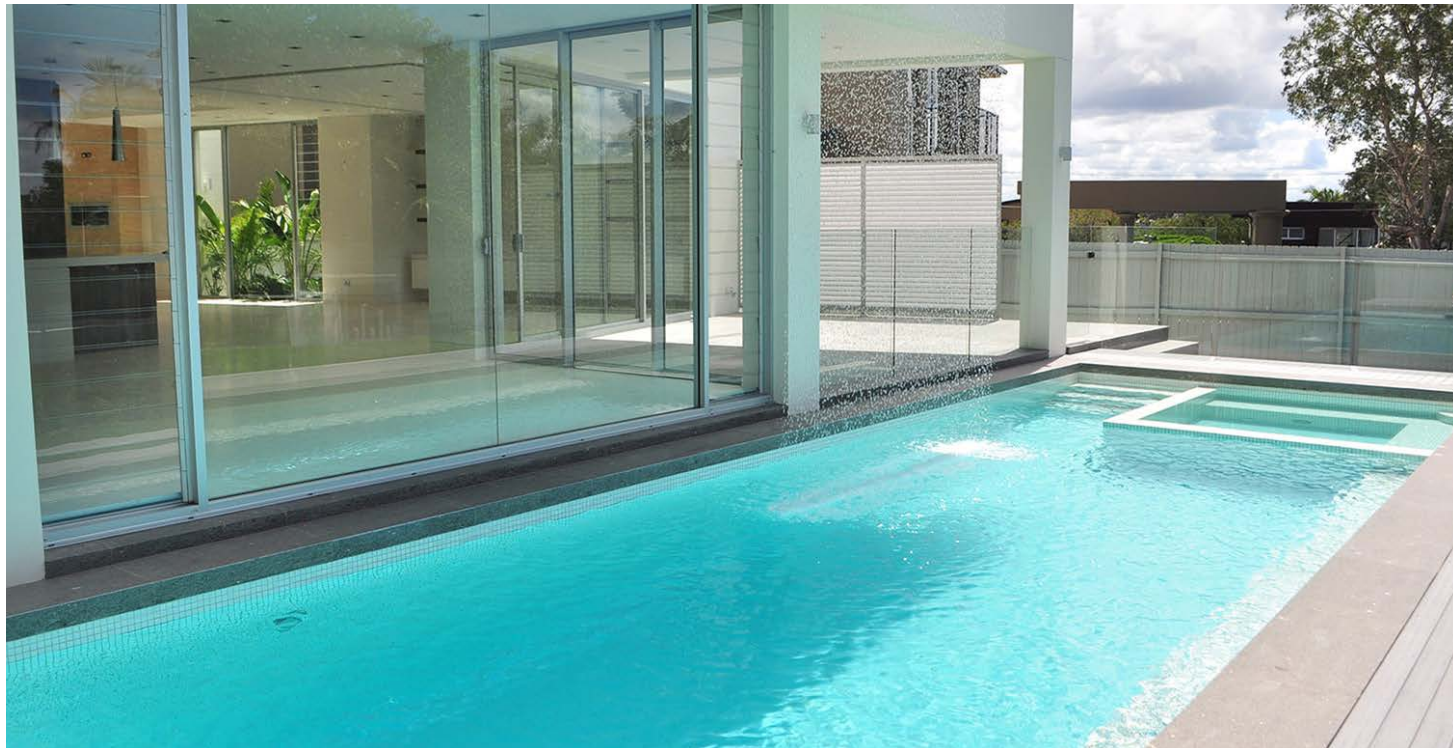

Oasis
SM-OASMIXMOS

Zafiro
SM-ZAFRMOS

Ebano
SM-EBANMOS

◀ The page opposite shows Perla in various settings and from varying angles

Iris - Perla

Choose Iris for dazzling iridescence and stunning colours.

Slip Resistant 'Safe Step' options are available in the following colours:
Azur / Cobre / Cuarzo / Jade / Ocean / Perla / Zafiro