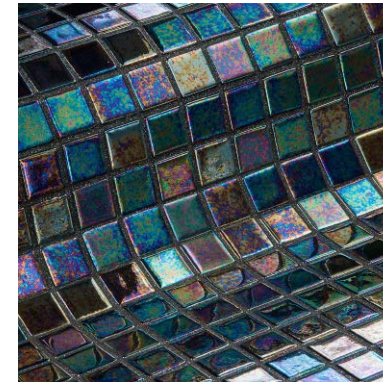

Zafiro
SM-ZAFRMOS

Ebano
SM-EBANMOS

◀ The page opposite shows Ebano in various settings and from varying angles

Ebano
SM-EBANMOS

Iris - Ebano

Choose Iris for dazzling iridescence and stunning colours.

Slip Resistant 'Safe Step' options are available in the following colours:
Azur / Cobre / Cuarzo / Jade / Ocean / Perla / Zafiro