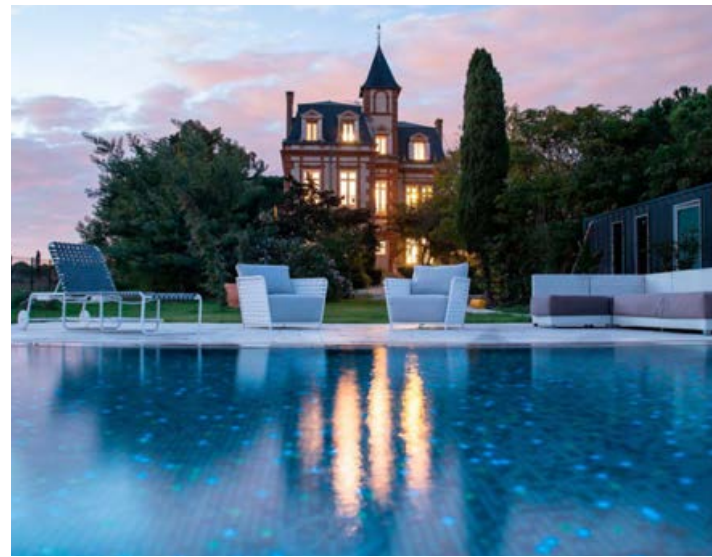

Variable
POA

Fosfo

Glow in the dark mosaics, charged with natural or artificial light. Available in random patterns or full-on light show effect.

25mm mosaics in a 495mm x 312mm sheet

AFTERDARK

IN DAYLIGHT

Corner + Cove available, see page 46