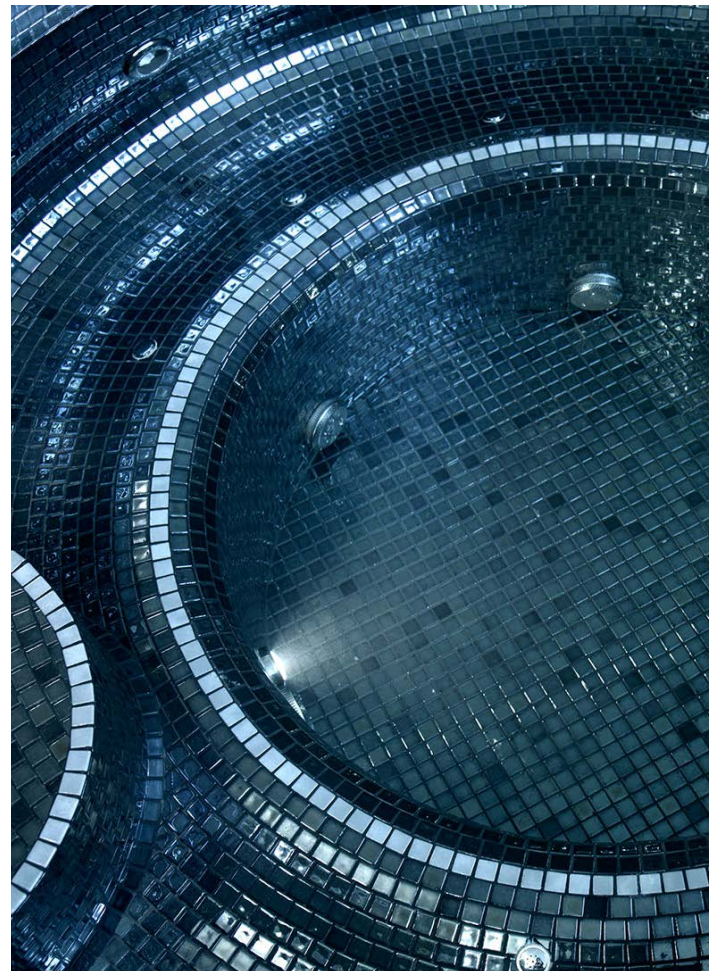

Aurum
SM-AURUMOS

Oxido
SM-OXIDMOS

Opalo
SM-OPALMOS

Rubi
SM-RUBIMOS

Vanadium
SM-VANAMOS

Azurita
SM-AZTAMOS

Esmerelda
SM-ESMMOS

Lava
SM-LAVAMOS

◀ The page opposite shows Lava in various settings and from varying angles

Metal - Lava

This stunning glass mosaic offers a sophisticated metallic look that is both contemporary and timeless.

25mm mosaics in a 495mm x 312mm sheet