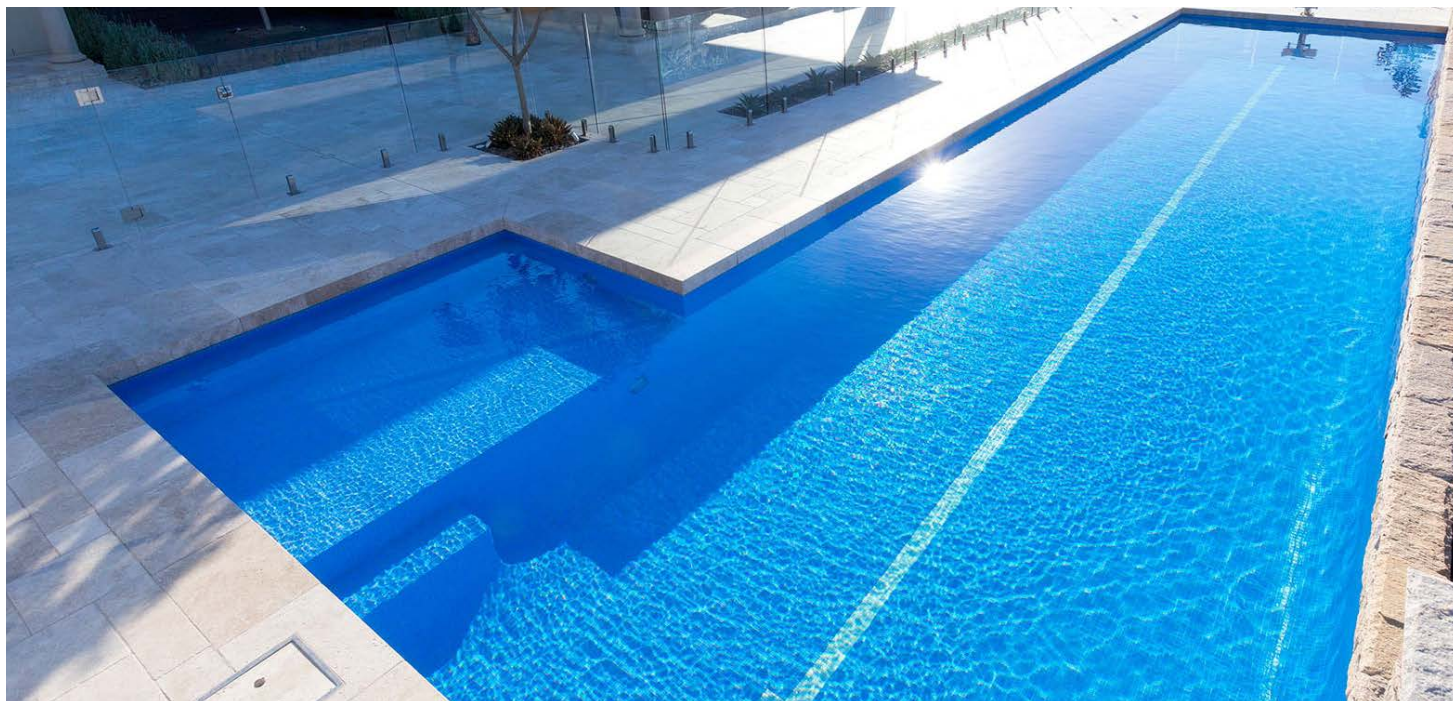

◀ The page opposite shows 2505 in various settings and from varying angles

Price Point
A

Price Point
A+