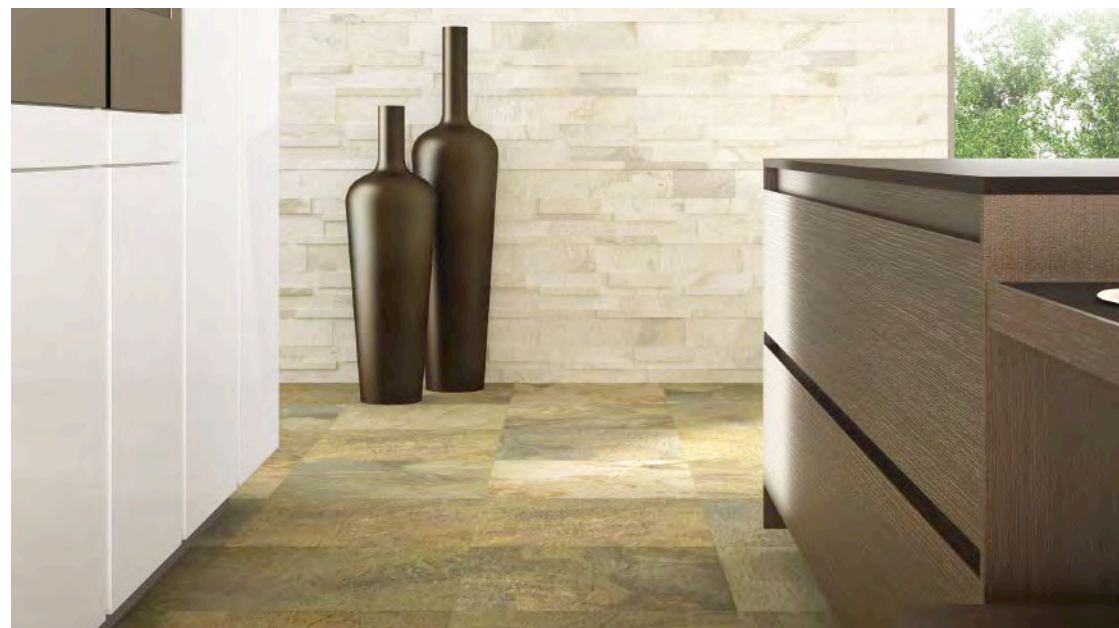

Description	PRODUCT				DIMENSIONS / WEIGHT					SLIP RESISTANCE				AREA OF USE			Impregnate (yes/no)	Pieces per pack	Coverage per pack (m²)	Weight per pack (kg)	Packs per pallet	
	Rectified Edge (yes/no)	Surface Finish	Colour Name	Product Code	Length (mm)	Width (mm)	Thickness (mm)	PCS per m²	Kg per m²	Ramp Test	PEI (ISO 10545-7)	Shod Wet (4596 Wet)	Shod Dry (4596 Dry)	Barefoot Wet (4596 Wet)	Internal Walls	Internal Floors						External Floors
600 x 600	X	Matt	Earth Pebble Fossil	CB07-001-6060 CB07-005-6060 CB07-009-6060	600	600	11	2.778	22.6	R12 B	5	61	41	40	✓	✓	✓	X	4	1.44	31.80	32
600 x 300	X	Matt	Earth Pebble Fossil	CB07-001-6030 CB07-005-6030 CB07-009-6030	300	600	11	5.556	21.3	R12 B	5	61	41	40	✓	✓	✓	X	6	1.08	23.00	40
300 x 300	X	Matt	Earth Pebble Fossil	CB07-001-3030 CB07-005-3030 CB07-009-3030	300	300	11	11.111	22.2	R12 B	5	61	41	40	✓	✓	✓	X	12	1.08	24.00	44
150 x 150	X	Matt	Earth Pebble Fossil	CB07-001-1515 CB07-005-1515 CB07-009-1515	150	150	11	44.444	22.2	R12 B	5	61	41	40	✓	✓	✓	X	48	1.08	24.00	48
Mosaic Mix 600 x 300	✓	Matt	Earth Pebble Fossil	CB07-003-MIX CB07-007-MIX CB07-011-MIX	300	600	11	5.556	22	R12 B	5	61	41	40	✓	✓	✓	X	4	0.72	15.33	40
Tredi Mosaic 600 x 300	✓	Matt	Earth Pebble Fossil	CB07-004-TREDI CB07-008-TREDI CB07-012-TREDI	300	600	11	5.556	22.2	-	5	-	-	-	✓	X	X	X	4	0.72	15.33	-
Mosaic 300 x 300	✓	Matt	Earth Pebble Fossil	CB07-002-MOS CB07-006-MOS CB07-010-MOS	300	300	11	11.111	22	R12 B	5	61	41	40	✓	✓	✓	X	12	1.08	24.00	44
Bullnose 600 x 100	-	Matt	Earth Pebble Fossil	CB07-001-6010 CB07-005-6010 CB07-009-6010	100	600	11	1.667	2.26	R12 B	5	61	41	40	✓	✓	✓	X	10	6.00	14.00	-
Bullnose 300 x 80	-	Matt	Earth Pebble Fossil	CB07-001-3008 CB07-005-3008 CB07-009-3008	80	300	11	3.333	2.333	R12 B	5	61	41	40	✓	✓	✓	X	26	7.80	18.90	-

Floor: 600 x 600 Earth / Wall: 600 x 300 Tredi Pebble