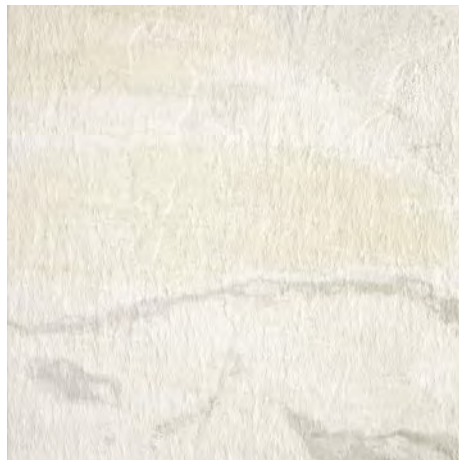

pebble

CB07-005-6060 Non-rectified matt 600 x 600 x 11mm