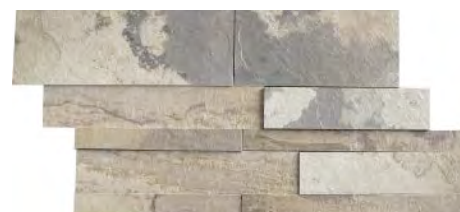

CB07-012-TREDI Tredi mosaic Rectified matt 600 x 300 x 11mm