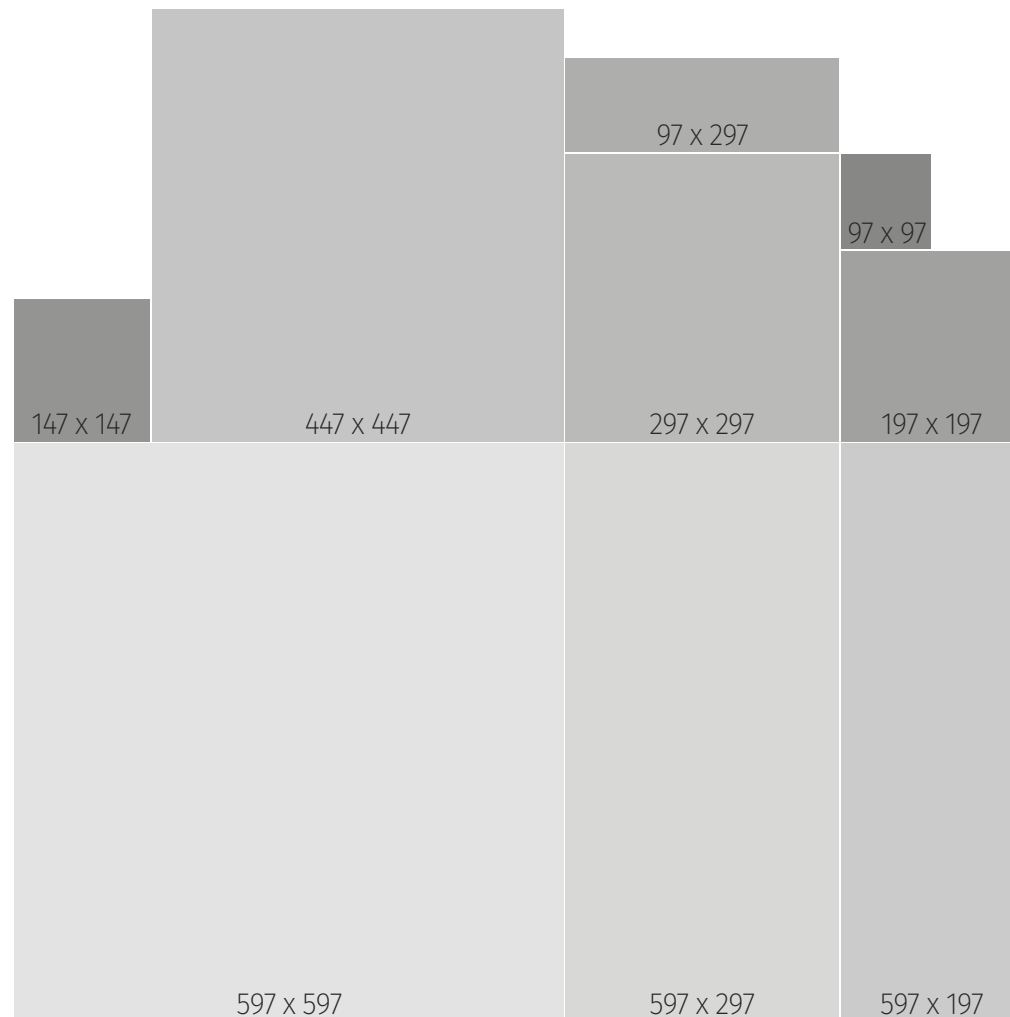

All stated dimensions are nominal.

Due to variations in print and display technologies, colours shown here may differ from actual products. It is advisable to see a sample before ordering.

	Manufactured and tested to EN14411
	Designworks Tiles
	Falcon Road, Sowton Industrial Estate, Exeter, Devon, EX2 7LF

## Formats and modularity\* Tile size guide

\*modularity with a 3mm grout gap

### Fittings

A range of technical fittings available in selected colours. Please contact us to discuss your requirements.

297 x 297mm  
Int/Ext Moulding

197 x 25mm  
Int/Ext Moulding

597 x 95mm / 447 x 95mm / 297 x 95mm  
Round Edge Skirting

297 x 95mm  
Chisel Edge Skirting

197 x 95mm  
Cove / Corners

297 x 95mm  
Chisel Edge Cove / Corners

Technical details available on request