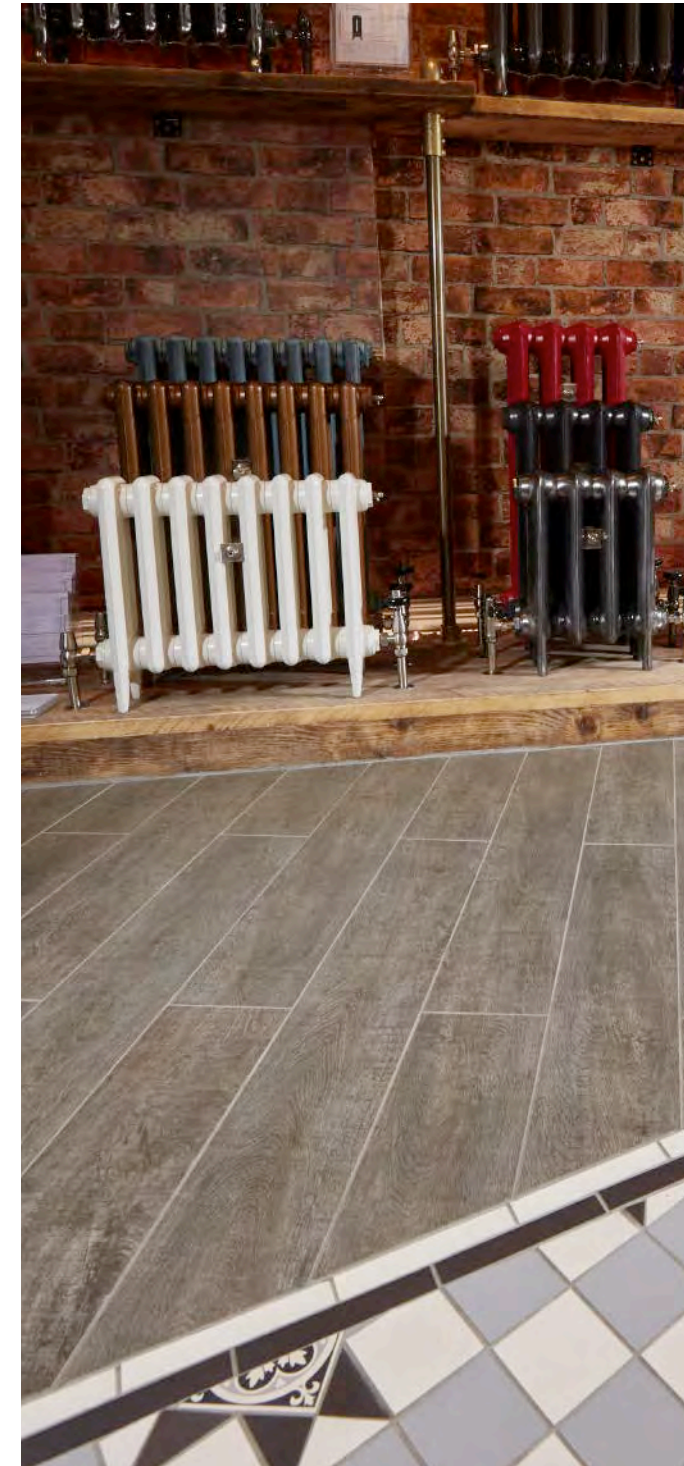

Grey shown with Heritage Victorian Floor Tiles

LIGNUM : nut / brown

nut

CB05-043-10025 Rectified matt 1000 x 250 x 10.5mm

CB05-043-10016 Rectified matt 1000 x 165 x 10.5mm
CB05-044-10016 Rectified matt slip resistant 1000 x 165 x 10.5mm