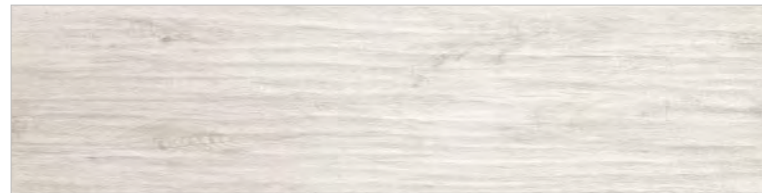

Beige

Suitability:	
	Walls
	Floors
	R10 B and R11 C options
	Internal use External use options

Options in this range:	
Material	Glazed Porcelain
Finish	Matt
Edges	Rectified
Colours	7

Fittings available:	
battiscopa	
step tread	

LIGNUM : white / cream

white

CB05-025-10025 Rectified matt 1000 x 250 x 10.5mm

CB05-025-10016 Rectified matt 1000 x 165 x 10.5mm
CB05-026-10016 Rectified matt slip resistant 1000 x 165 x 10.5mm

CB05-025-MOS Rectified matt 326 x 326 x 10.5mm