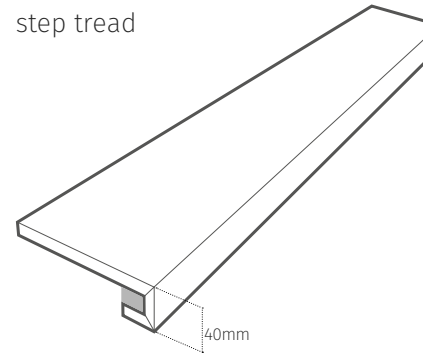

step tread

CB05-031-STEP beige 1000 x 165mm
CB05-034-STEP grey 1000 x 165mm
CB05-040-STEP taupe 1000 x 165mm
Rectified matt