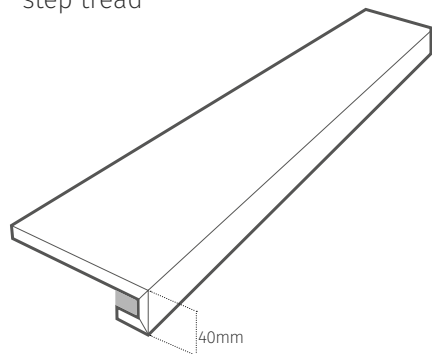

step tread

CB05-043-STEP nut 1000 x 165mm
CB05-037-STEP brown 1000 x 165mm
Rectified matt

CB05-044-STEP nut slip resistant 1000 x 165mm
CB05-038-STEP brown slip resistant 1000 x 165mm
Rectified matt

CB05-043-LSTEP nut 1000 x 165mm
CB05-037-LSTEP brown 1000 x 165mm
Rectified matt

CB05-044-LSTEP nut slip resistant 1000 x 165mm
CB05-038-LSTEP brown slip resistant 1000 x 165mm
Rectified matt