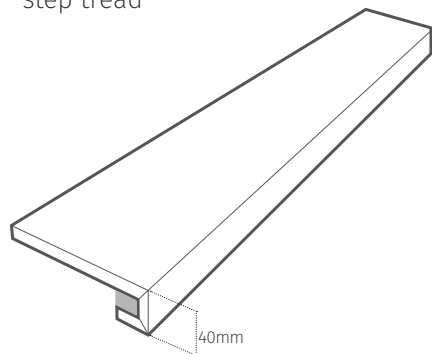

cream

CB05-028-10025 Rectified matt 1000 x 250 x 10.5mm

CB05-028-10016 Rectified matt 1000 x 165 x 10.5mm
CB05-029-10016 Rectified matt slip resistant 1000 x 165 x 10.5mm

CB05-030-MOS Rectified matt 326 x 326 x 10.5mm

battiscopa

CB05-025-EDGE white 1000 x 80mm
CB05-028-EDGE cream 1000 x 80mm
Rectified matt

step tread

CB05-025-STEP white 1000 x 165mm
CB05-028-STEP cream 1000 x 165mm
Rectified matt

CB05-026-STEP white slip resistant 1000 x 165mm
CB05-029-STEP cream slip resistant 1000 x 165mm
Rectified matt