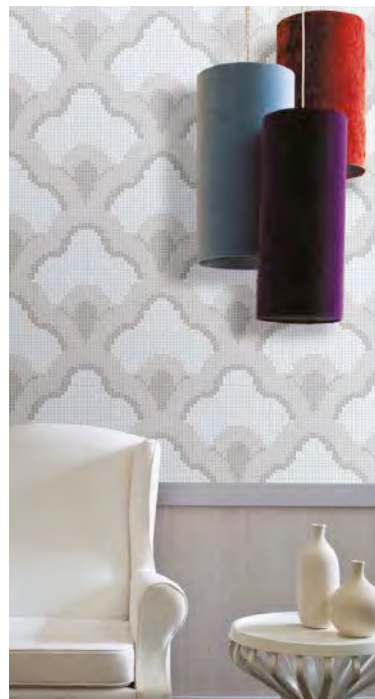

Suitability:

	Walls
	Floors*
	Internal use
	External use options

*a selection of floor and external use options are available, please contact us to discuss your requirements

BESPOKE MOSAICS

Just about anything is possible with mosaics. From a simple pattern repeat to a room-sized mural, we can create a masterpiece for you.

Digital print technology is used to replicate high-resolution photographs or illustrations directly on to clear glass mosaics. Alternatively, designs can be hand crafted in coloured glass and ceramic mosaic pieces to stunning effect. Our bespoke mosaics offer exciting and almost unlimited creative potential to architects, designers and end customers, and can be produced at surprisingly affordable prices. So whether you're personalising a living space or making a dramatic statement in a commercial setting, we can help you realise your vision.

Plain glass mosaic mural

Hand crafted mosaic panel

Digitally printed photo mural

Examples of repeat patterns in glass and ceramic. With gloss, matt, metallic and iridescent colours to choose from the possibilities are endless!