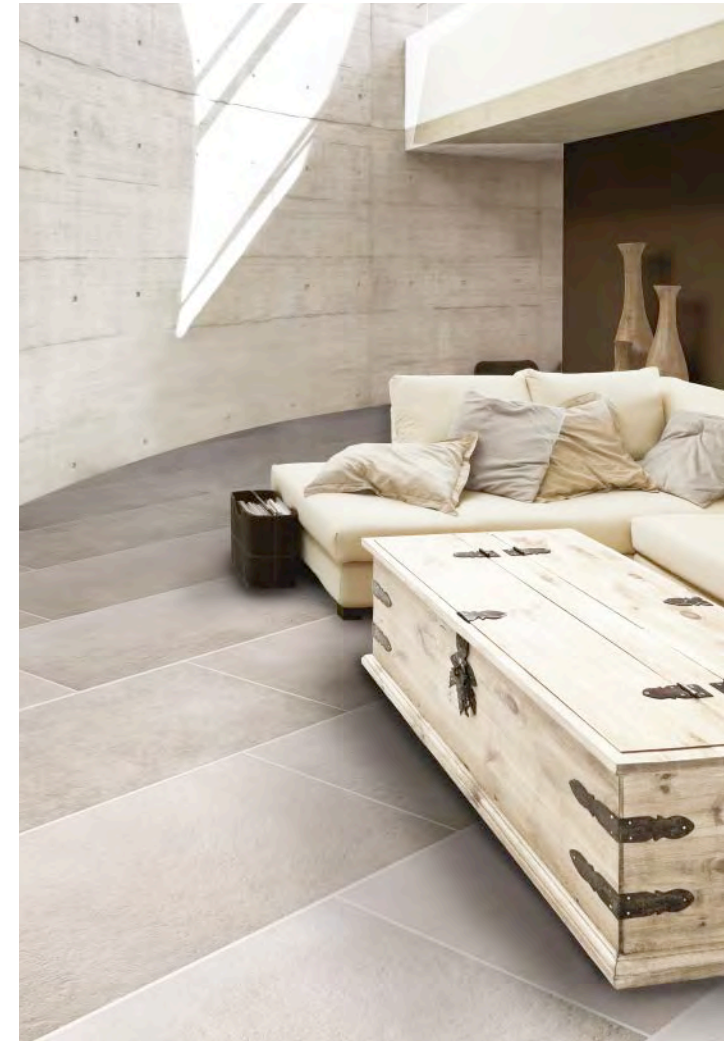

CB06-008-MOS Mosaic 300 x 300 x 10mm
 Rectified matt

900 x 450 Tusk

dove

tusk

suede

dust

rain

Bullnose